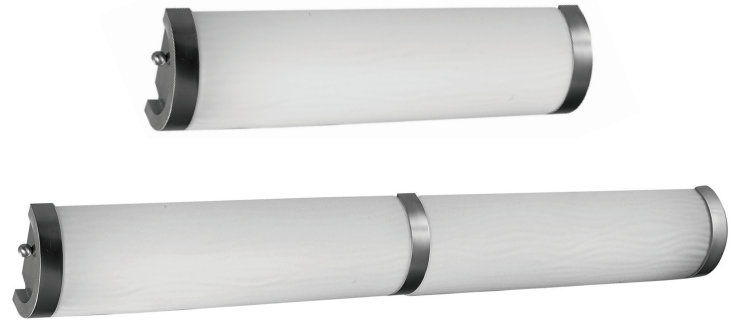

Construction

Back pan is die formed from 22-gauge steel and painted in lighting grade white. Decorative metal accents are made from aluminum die-cast and plated to provide long lasting finish. A single glass diffuser is on 25" version while other two sizes will incorporate two sectional glasses divided by a metal trim. Simply one of a kind textured white glass pattern. Power supply connections must be made inside a junction box (not included).

Finish

Metal is plated in satin nickel finish.

Diffuser

.156" thick white textured glass pattern.

Electrical

Input 120-277 VAC 60 Hz.
Compatible with 0-10V dimmers.

LED

Integrated LED modules capable of producing:
25-3/4" - 26W, 2000 source lumens
37-3/4" - 35W, 3000 source lumens
50" - 49W, 4000 source lumens
Adjustable Choice 3000K, 3500K, 4000K (CCT).
Rated for 50,000 hours, 90 CRI.

Certification

All fixtures are cETLus listed for indoor damp locations.

Warranty

Limited warranty: This fixture is free from defects in materials and workmanship for a period of 5 years from date-of-purchase.

**Specifications and dimensions
subject to change without notice.**

3in1 color temperature
3000K/3500K/4000K