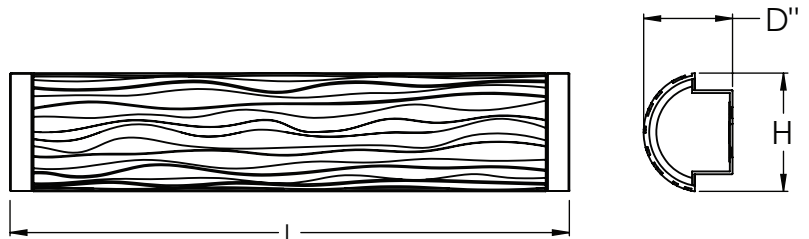

Ordering Information:

Satin Nickel	LED	Source Lumens	Adjustable CCT	L	H	D	MC
FUV250520LAJD2SN	26W	2000	3000K/3500K/4000K	25-3/4"	5-3/8"	4-3/8"	19"
FUV380530LAJD2SN	35W	3000	3000K/3500K/4000K	37-3/4"	5-3/8"	4-3/8"	31-9/16"
FUV500540LAJD2SN	49W	4000	3000K/3500K/4000K	50"	5-3/8"	4-3/8"	43-11/16"