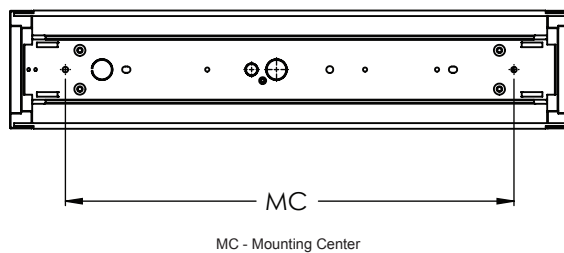

Ordering Information:

Satin Nickel	LED	Source Lumens	Adjustable CCT	L	H	D	MC
FUV250520LAJD2SN	26W	2000	3000K/3500K/4000K	25-3/4"	5-3/8"	4-3/8"	19"
FUV380530LAJD2SN	35W	3000	3000K/3500K/4000K	37-3/4"	5-3/8"	4-3/8"	31-9/16"
FUV500540LAJD2SN	49W	4000	3000K/3500K/4000K	50"	5-3/8"	4-3/8"	43-11/16"