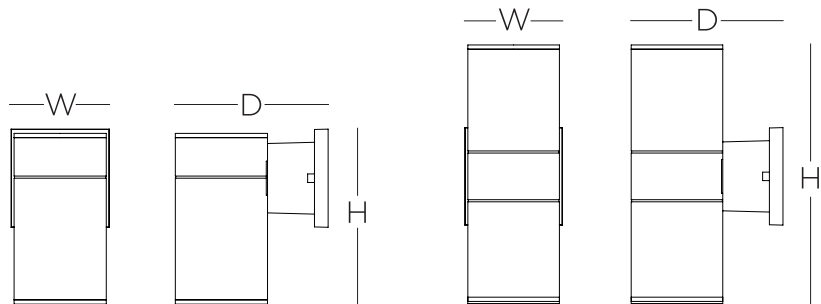

Diffuser

Clear acrylic diffuser.

Electrical

Input 120-277 VAC 60 / HZ.
Minimum starting temp -4° F / -20°C

Lamping

Fixture includes a LED modules capable of producing:
12W = 1200 source lumens, 1038 delivered lumens
25W = 2500 source lumens, 2021 delivered lumens
3000K (CCT). Rated for 50,000 Hrs. 90 CRI.

**Specifications and dimensions
subject to change without notice.**

Ordering Information:

| Black | LED | Source Lumens | Delivered Lumens | CCT | H | W | D |
|-----------------------------|-----|---------------|------------------|-------|-----|--------|----|
| EYVW070410L30MVBK (1-Light) | 12W | 1200 | 1038 | 3000K | 8" | 4-1/4" | 7" |
| EYVW070418L30MVBK (2-Light) | 24W | 2500 | 2021 | 3000K | 12" | 4-1/4" | 7" |