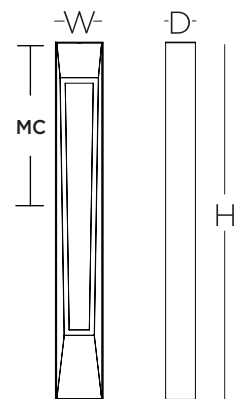

MC - Mounting Center