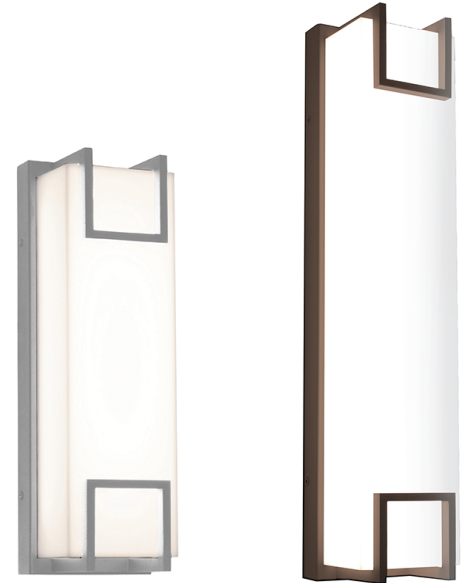

LOCATION		DATE
PREPARED BY		QUANTITY
COMMENTS		FIXTURE TYPE
CATALOG NUMBER		

Beaumont LED Outdoor Sconce BMW Series

Features

This outdoor LED light is ideal for security and general lighting. Decorative metal accents. Provides lighting in indoor or outdoor residential, commercial, and hospitality applications. Fixture mounts to a standard junction box (not included).

Construction

Input 120-277 VAC / 60 HZ.
Compatible with 0-10V dimmers.

Finish

Textured grey or textured bronze powder coated finish.

Diffuser

Diffuser is .100" thick matte white acrylic.

Electrical

Input 120-277V VAC / 60 Hz.
Compatible with 0-10V dimmers.
Minimum starting temp -20°F.

LED

Integrated LED modules capable of producing:
14-3/4" - 19W, 1800 source lumens
21" - 24W, 2800 source lumens
3000K (CCT). Rated for 50,000 Hrs. 90 CRI.

Certification

All fixtures are cETLus listed for outdoor wet locations.

Option

Photocell (PC) included.

Warranty

Limited warranty: This fixture is free from defects in materials and workmanship for a period of 5 years from date-of-purchase.

**Specifications and dimensions
subject to change without notice.**

14-3/4" Textured Grey

21" Textured Bronze