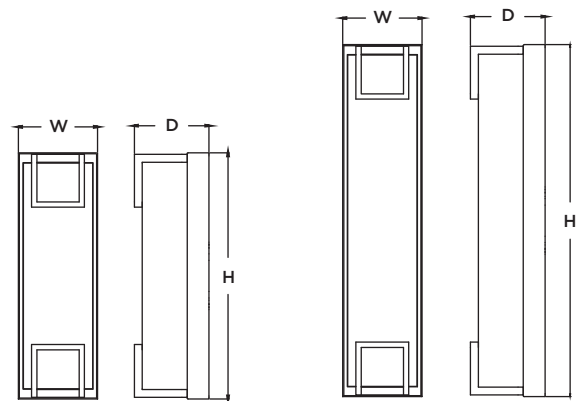

14-3/4" Textured Grey

21" Textured Bronze

Ordering Information:

Textured Grey	Textured Bronze	LED	Source Lumens	CCT	H	W	D
BMW5171800L30MVTG	BMW5171800L30MVBZ	19W	1800	3000K	14-3/4"	4-3/4"	4-3/8"
BMW5171800L30MVTG-PC	BMW5171800L30MVBZ-PC	19W	1800	3000K	14-3/4"	4-3/4"	4-3/8"
BMW5212800L30MVTG	BMW5212800L30MVBZ	24W	2800	3000K	21"	4-3/4"	4-1/2"
BMW5212800L30MVTG-PC	BMW5212800L30MVBZ-PC	24W	2800	3000K	21"	4-3/4"	4-1/2"