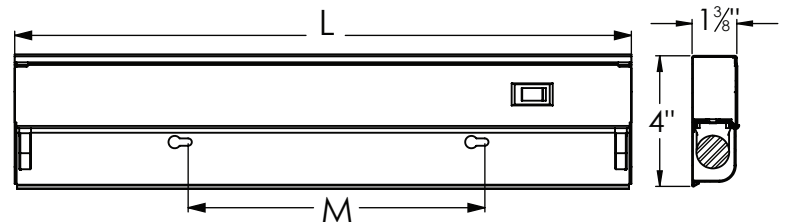

Lamping

For use with T8 linear fluorescent bi-pin lamps; not included. Models with "T" suffix; T8 linear fluorescent bi-pin lamps included.

Certification

Fixtures are cULus listed for damp locations and carry a UL rating for undercabinet mounting.

Options (consult factory)

High power factor ballast

Specifications and dimensions
subject to change without notice.

Ordering Information:

Standard	Switch & Outlet	Pre-heat	Lamp & Switch	Qty.	Lamp	L	W	D	M
T8U15		T8U15PH	T8U15PHRT	1	F15T8	18"	4"	1-3/8"	13"
T8U17	T8U17RCO			1	F17T8	24"	4"	1-3/8"	19"
T8U25	T8U25RCO			1	F25T8	36"	4"	1-3/8"	31"
T8U32	T8U32RCO			1	F32T8	48"	4"	1-3/8"	43"