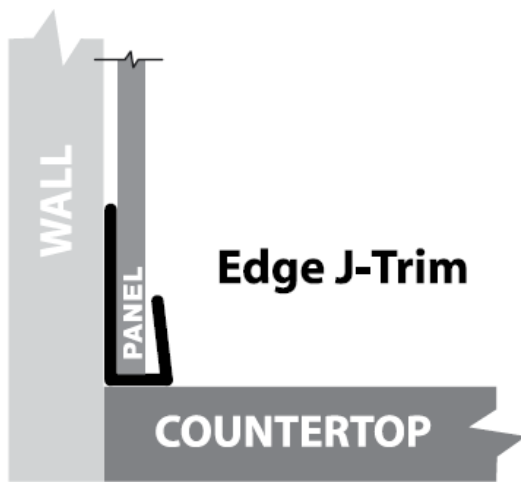

Fasäde®

Decorative Thermoplastic Panels

TRIM INSTALLATION FOR FASADE BACKSPLASH

Trim Profile Drawings. Available in 18" and 4' lengths

Side View - Cross Section
Top of Countertop

Side View - Cross Section
Under Cabinets

Top View - Cross Section
Inside Corner of Walls

Top View - Cross Section
End Point on Wall