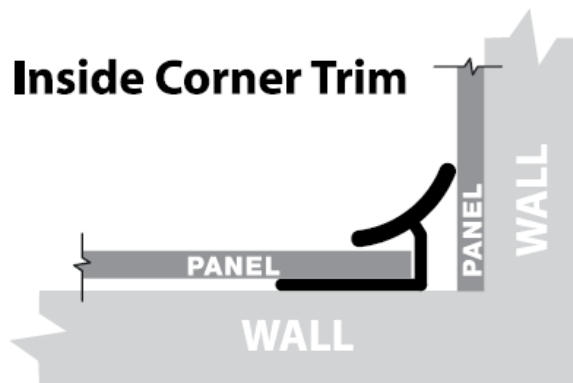

Fasäde®

Decorative Thermoplastic Panels

TRIM INSTALLATION FOR FASADE BACKSPLASH

Trim Profile Drawings. Available in 18" and 4' lengths

Side View - Cross Section
Top of Countertop

Side View - Cross Section
Under Cabinets

Top View - Cross Section
Inside Corner of Walls

Top View - Cross Section
End Point on Wall