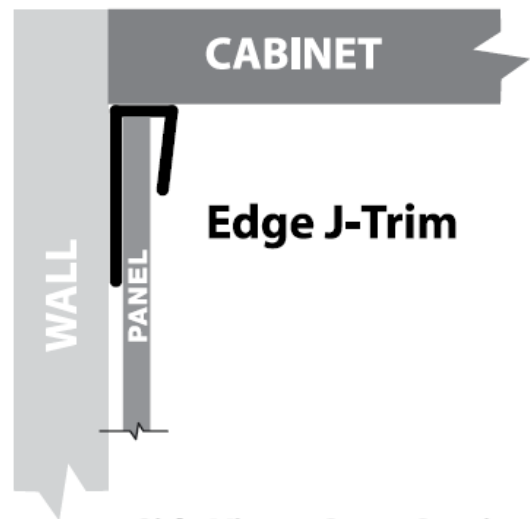

Fasäde®

Decorative Thermoplastic Panels

TRIM INSTALLATION FOR FASADE BACKSPLASH

Trim Profile Drawings. Available in 18" and 4' lengths

Side View - Cross Section
Top of Countertop

Side View - Cross Section
Under Cabinets

Top View - Cross Section
Inside Corner of Walls

Top View - Cross Section
End Point on Wall