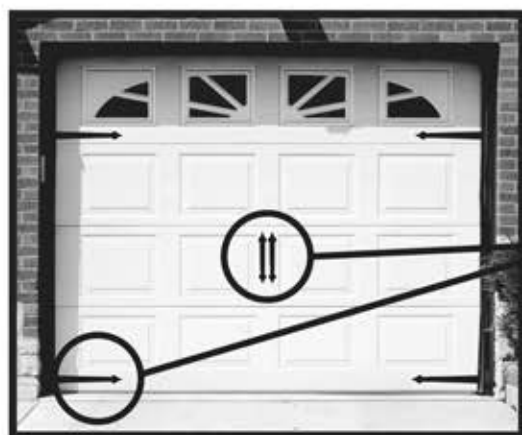

DECORATIVE MAGNETIC GARAGE ACCENTS

Carriage Handles (2 included) & Hinges (4 included) Set

- ⚡ Ultra-strong Neodymium Magnets snap instantly into place
- ⚡ Magnets release with 10 lbs. pressure
- ⚡ Safe for kids and pets
- ⚡ Durable plastic construction will not rust, flake, or stain

Decorative Handle

Magnetic Accents Snap Instantly into Place

Decorative Hinge