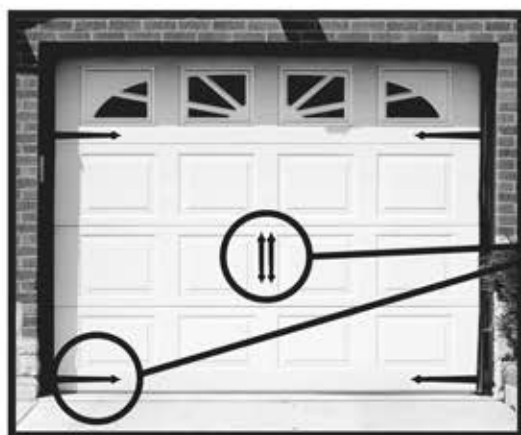

DECORATIVE MAGNETIC GARAGE ACCENTS

Carriage Handles (2 included) & Hinges (4 included) Set

- ⚡ Ultra-strong Neodymium Magnets snap instantly into place
- ⚡ Magnets release with 10 lbs. pressure
- ⚡ Safe for kids and pets
- ⚡ Durable plastic construction will not rust, flake, or stain

Decorative Handle

Magnetic Accents Snap Instantly into Place

Decorative Hinge