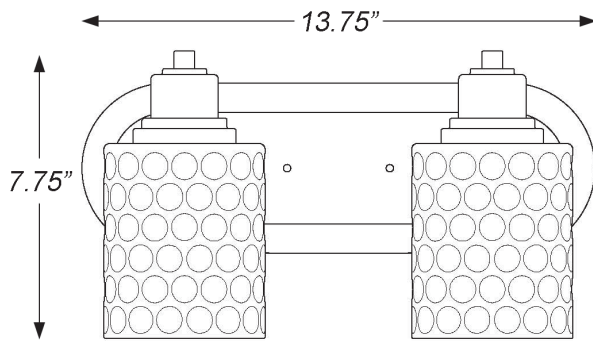

IN40056AG

LUMLEY 2-LIGHT WALL SCONCE

Front View

Side View

Description:	Lumley 2-light wall sconce
Finish:	Antique gold
Dimensions:	13.75" W x 7.75" H x 6" ext. Height on Center: 2.25"
Bulbs:	2-60w Med.
Certification:	Damp location / UL
Material:	Steel

Shade:	Glass
Glass:	Hand blown clear optic
Back Plate Dimensions:	8" x 4.5" oval
Chain/Wire:	NA
Additional Finishes:	Polished nickel
Mounting:	Up or down