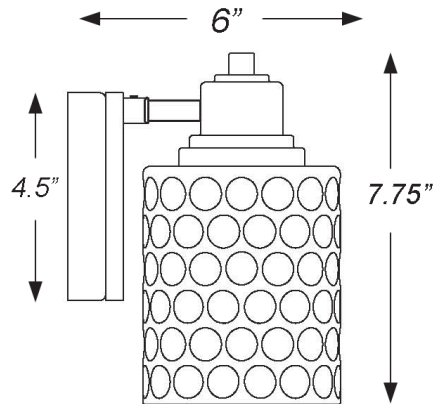

IN40056AG

LUMLEY 2-LIGHT WALL SCONCE

Front View

Side View

Description:	Lumley 2-light wall sconce
Finish:	Antique gold
Dimensions:	13.75" W x 7.75" H x 6" ext. Height on Center: 2.25"
Bulbs:	2-60w Med.
Certification:	Damp location / UL
Material:	Steel

Shade:	Glass
Glass:	Hand blown clear optic
Back Plate Dimensions:	8" x 4.5" oval
Chain/Wire:	NA
Additional Finishes:	Polished nickel
Mounting:	Up or down