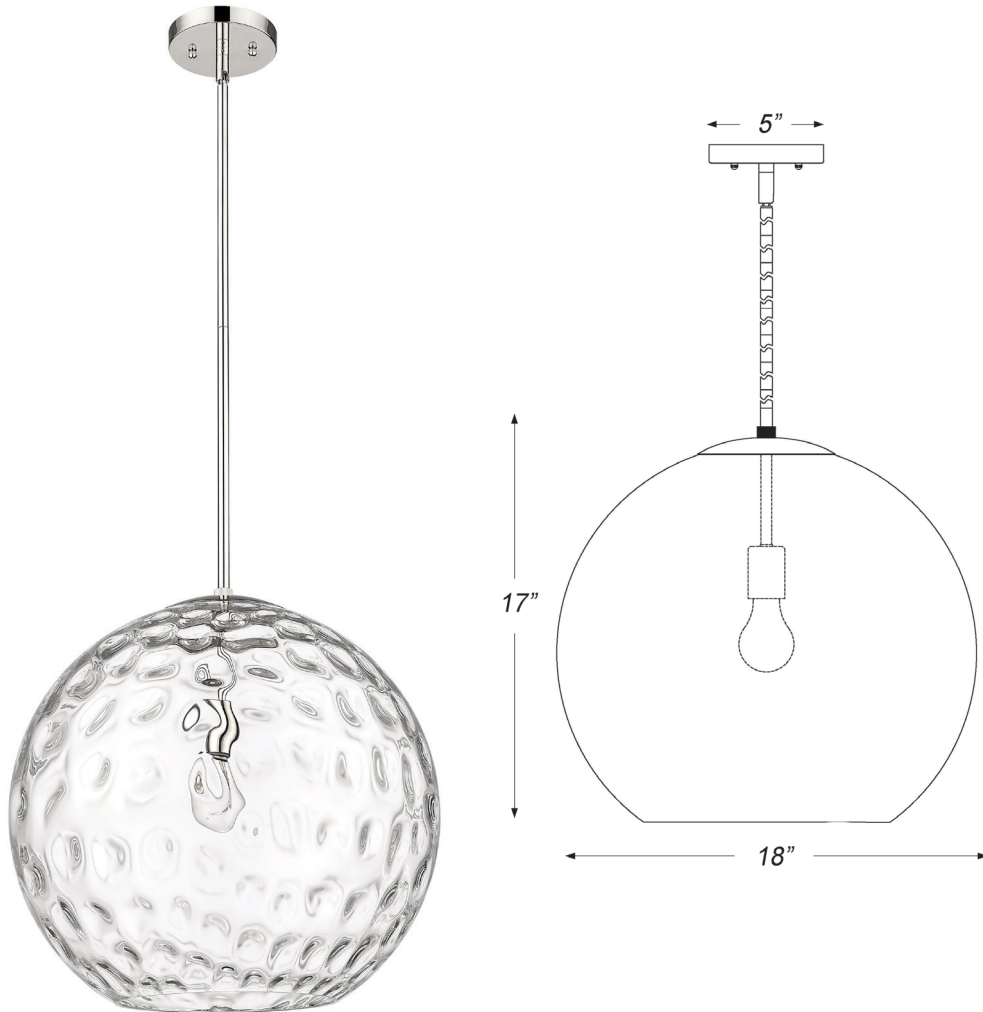

IN20046PN

MACKENZIE 1-LIGHT PENDANT

Description:	Mackenzie 1-light pendant
Finish:	Polished nickel
Dimensions:	18" dia. x 17" H
Bulbs:	1-60w Med.
Certification:	Dry location / UL
Material:	Steel

Shade:	Glass
Glass:	Water ripple
Canopy Dimensions:	5" dia.
Chain/Wire:	12' wire
Stems:	3-12", 1-6", 1-3"
Additional Finishes:	NA