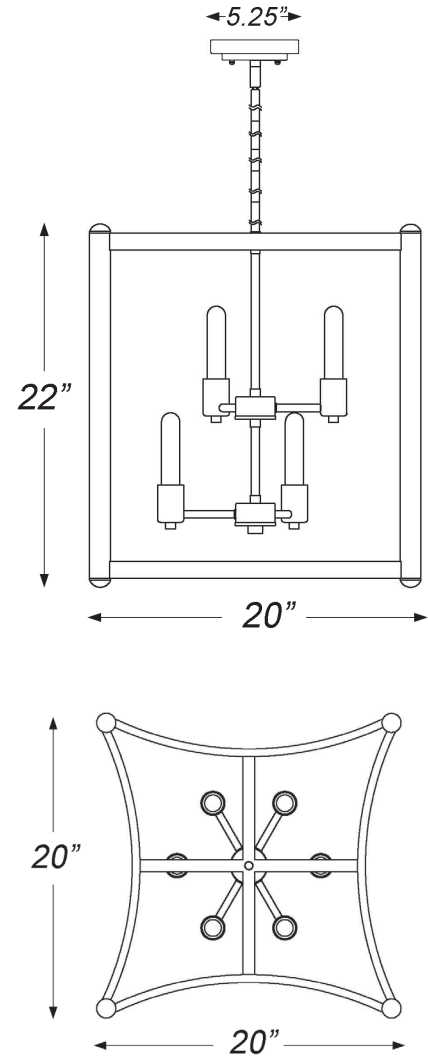

IN20041WH

COYLE 6-LIGHT PENDANT

Description:	Coyle 6-light pendant
Finish:	White w/polished nickel sockets
Dimensions:	20" Sq. x 22" H
Bulbs:	6-60w Med.
Certification:	Dry location / UL
Material:	Steel

Shade:	NA
Glass:	NA
Canopy Dimensions:	5.25"
Chain/Wire:	12' wire
Stems:	3-12", 1-6", 1-3"
Additional Finishes:	NA