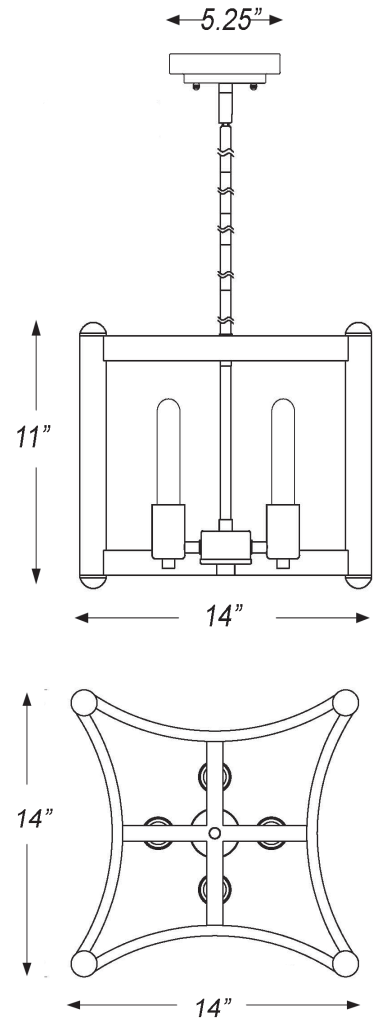

IN20040WH COYLE 4-LIGHT PENDANT

can convert to flushmount

Description:	Coyle 4-light pendant
Finish:	White w/polished nickel sockets
Dimensions:	14" Sq. x 11" H
Bulbs:	4-60w Med.
Certification:	Dry location / UL
Material:	Steel

Shade:	NA
Glass:	NA
Canopy Dimensions:	5.25" dia.
Chain/Wire:	12' wire
Stems:	3-12", 1-6", 1-3"
Additional Finishes:	NA