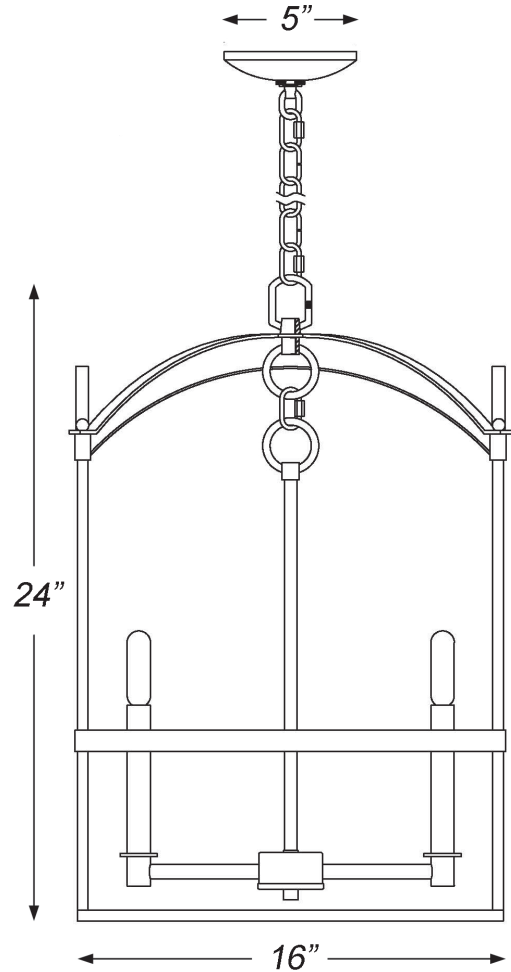

# IN10016WG CORMAC 4-LIGHT CHANDELIER

<b>Description:</b>	Cormac 4-light chandelier
<b>Finish:</b>	Washed gold
<b>Dimensions:</b>	16" Sq. x 24" H
<b>Bulbs:</b>	4-60w Cand.
<b>Certification:</b>	Dry location / UL

<b>Material:</b>	Steel
<b>Shade:</b>	NA
<b>Glass:</b>	NA
<b>Canopy Dimensions:</b>	5" dia.
<b>Chain/Wire:</b>	5' chain, 12' wire