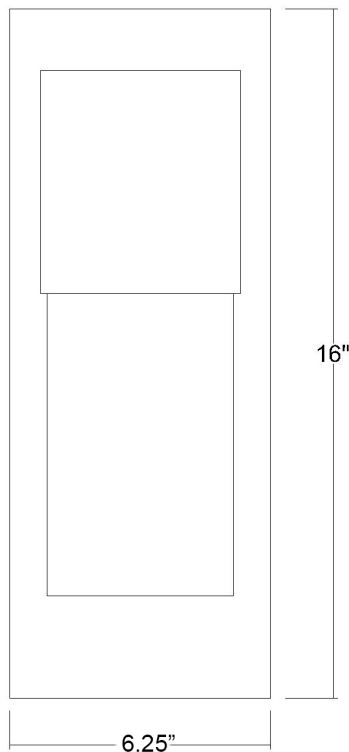

1511BK/CL

COOPER 1-LIGHT WALL SCONCE

Side View

Front View

Description:	Cooper 1-light wall sconce
Finish:	Matte black
Dimensions:	6-1/4" W x 16" H x 5-3/4" ext. Height on center: 8"
Bulbs:	1-100w medium
Installed Weight:	3 lbs.
Certification:	Wet location / ETL

Material:	Iron and glass
Shade:	Glass
Glass:	Clear
Back Plate Dimensions:	6-1/4" x 16"
Chain/Wire:	NA
Additional Finishes:	Matte nickel, raw brass and oil-rubbed bronze