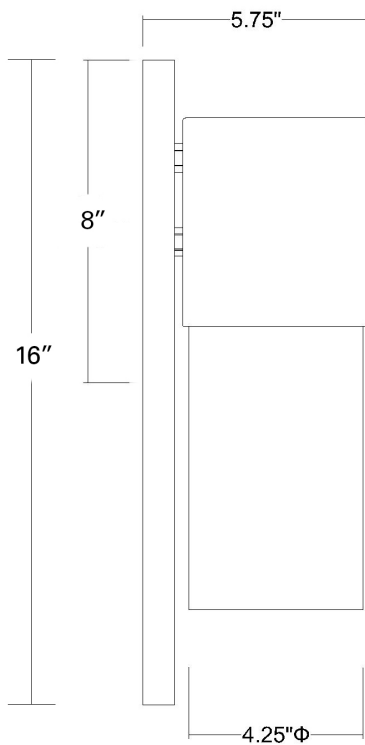

1511BK/CL

COOPER 1-LIGHT WALL SCONCE

Side View

Front View

Description:	Cooper 1-light wall sconce
Finish:	Matte black
Dimensions:	6-1/4" W x 16" H x 5-3/4" ext. Height on center: 8"
Bulbs:	1-100w medium
Installed Weight:	3 lbs.
Certification:	Wet location / ETL

Material:	Iron and glass
Shade:	Glass
Glass:	Clear
Back Plate Dimensions:	6-1/4" x 16"
Chain/Wire:	NA
Additional Finishes:	Matte nickel, raw brass and oil-rubbed bronze