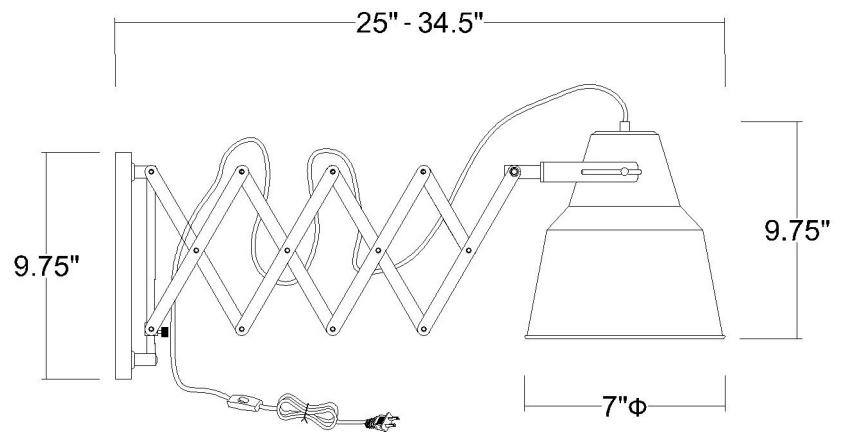

TW40060GY

PLEXUS 1-LIGHT WALL SCONCE

Description:	Plexus 1-Light Wall Sconce
Finish:	Gray
Dimensions:	7" Dia. x 9-3/4" H x 25" ext. Height on Center: 5"
Bulbs:	1-60W Med.
Installed Weight:	8.8 lbs.
Certification:	cETL

Material:	Steel
Shades:	Steel
Glass:	NA
Back Plate Dimensions:	6" x 9-3/4"
Cord:	8' gray plug-in
Switch:	On/Off Line
Additional Finishes:	NA