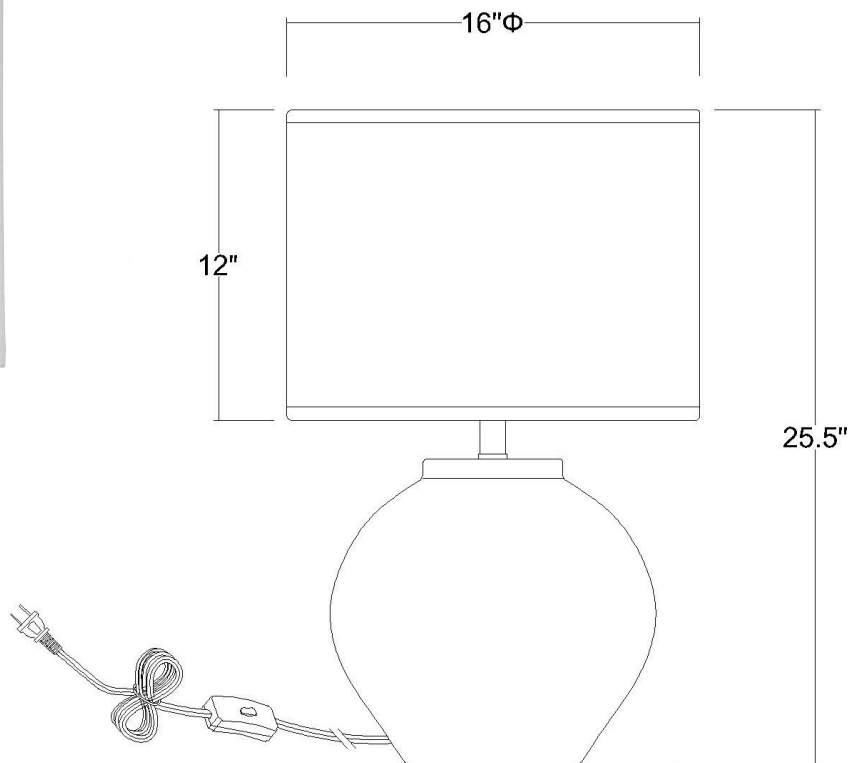

TT80174

TREND HOME 1-LIGHT TABLE LAMP

Description: Trend Home 1-Light Table Lamp

Finish: Polished nickel

Dimensions: 16" Dia. x 25-1/2" H

Bulbs: 1-150W Med.

Installed Weight: 18 lbs.

Certification: cUL

Material: Ceramic

Shade: Seasalt Linen

Shade Dimensions: 16" Dia. x 12" H

Glass: NA

Cord: 6' clear plug-in

Switch: On/Off Rocker