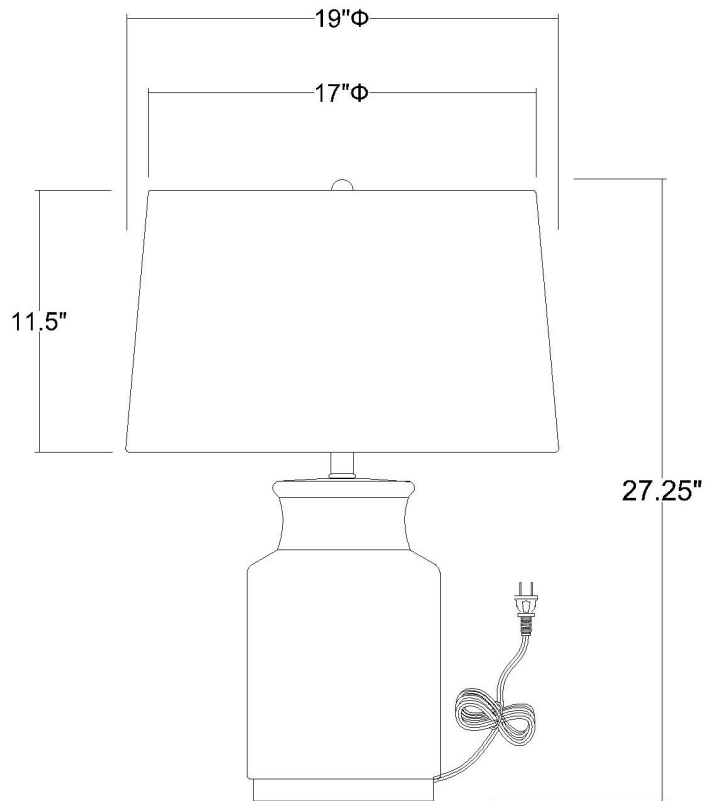

TT80173

TREND HOME 1-LIGHT TABLE LAMP

Description: Trend Home 1-Light Table Lamp

Finish: Brass

Dimensions: 19" Dia. x 27-1/4" H

Bulbs: 1-150W Med.

Installed Weight: 10.35 lbs.

Certification: cUL

Material: Ceramic

Shade: Seasalt Linen

Shade Dimensions: 17" x 19" tapered Dia.
11-1/2" H

Glass: NA

Cord: 6' clear plug-in

Switch: 3-Way Rotary