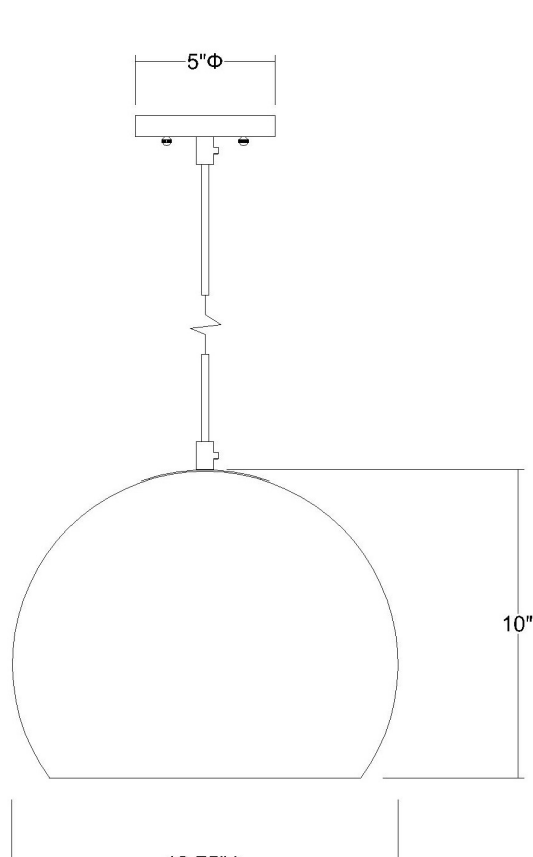

TP7267-66 LATITUDE CONVERTIBLE PENDANT

Description:	Latitude pendant
Finish:	Hand painted weathered pewter with gold interior
Dimensions:	13.75" dia. x 10" H
Bulbs:	1 x 60W
Sockets:	120V E26 base
Shade:	Steel
Installed Weight:	4.2 lbs.
Certification:	c UL

Material:	Steel
Glass:	NA
Canopy Dimensions:	5" dia.
Mounting Holes:	2.75" apart
Switch:	NA
Cord:	Silver, 12'
Dimmable:	Yes