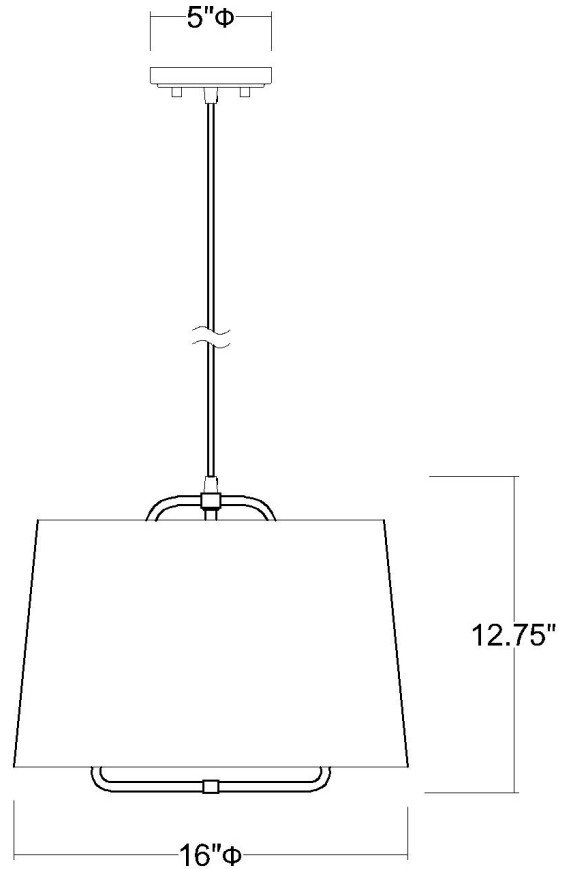

# TP30030GD LAMIA 1-LIGHT MINI PENDANT

<b>Description:</b>	Lamia 1-Light Mini Pendant
<b>Finish:</b>	Gold
<b>Dimensions:</b>	16" Dia. x 12-3/4" H
<b>Bulbs:</b>	1-100W Med.
<b>Installed Weight:</b>	2.8 lbs.
<b>Certification:</b>	cUL / dry location

<b>Material:</b>	Steel and fabric
<b>Shades:</b>	Black linen hard-back
<b>Glass:</b>	NA
<b>Canopy Dimensions:</b>	5" Dia.
<b>Chain/Wire:</b>	12' Wire
<b>Additional Finishes:</b>	BK