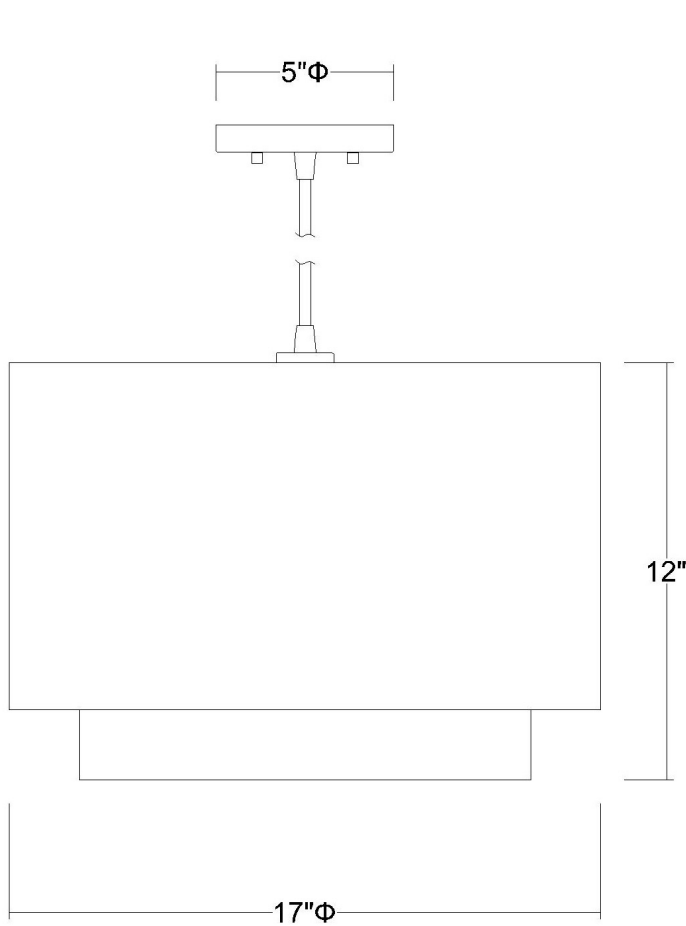

BP7139 BRELLA PENDANT

Description:	Brella pendant
Finish:	Antique bronze
Dimensions:	17" dia. x 12" H
Bulbs:	1 x 100W Med.
Shade:	Smoke gray/shantung two tier
Installed Weight:	3.2 lbs.
Certification:	c UL / dry location

Material:	Fabric and steel
Glass:	NA
Canopy Dimensions:	5" dia.
Switch:	NA
Cord:	Brown, 12'
Dimmable:	Yes