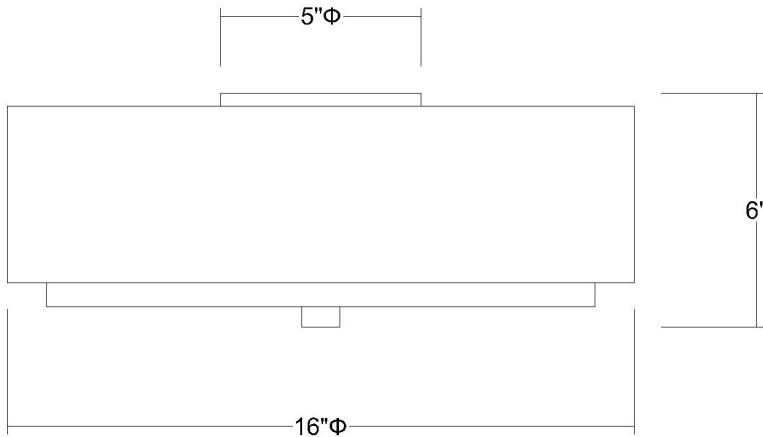

BP7138 BRELLA FLUSHMOUNT

Description:	Brella flushmount	Material:	Fabric and steel
Finish:	Antique bronze	Glass:	NA
Dimensions:	16" dia. x 6" H	Canopy Dimensions:	5" dia.
Bulbs:	2 x 40W Med.	Switch:	NA
Shade:	Smoke gray/shantung two tier	Cord:	NA
Installed Weight:	3.5 lbs.	Dimmable:	Yes
Certification:	c UL / dry location		