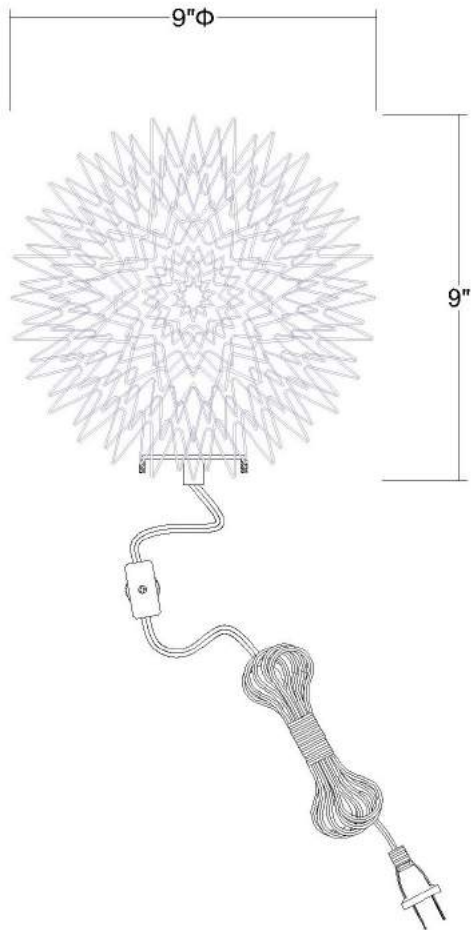

BA6000 LUMINARY ACCENT LAMP

Description:	Luminary accent lamp
Finish:	Metallic silver
Dimensions:	9" dia.
Bulbs:	1 x 40W
Sockets:	120V E26 base
Shade:	Hand woven aluminum wire
Installed Weight:	2 lbs.
Certification:	c UL

Material:	Steel and aluminum
Glass:	NA
Back Plate Dimensions:	NA
Mounting Holes:	NA
Switch:	On/off line switch
Cord:	Silver, 6' plug-in
Dimmable:	Yes