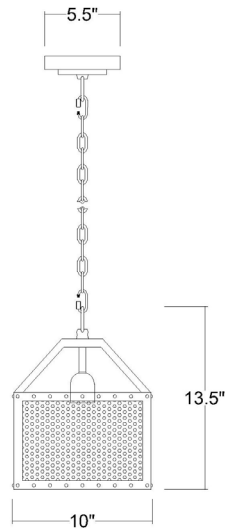

IN11511AI

IRIS 5-LIGHT PENDANT

Description:	Iris 5-Light Pendant
Finish:	Aged Ivory
Dimensions:	40" L x 10" D x 13-1/2" H
Bulbs:	5-60W Med.
Installed Weight:	9.3 lbs.
Certification:	cUL / dry location

Material:	Steel
Shades:	Steel
Glass:	NA
Canopy Dimensions:	13" x 5-1/2"
Chain/Wire:	10' Chain, 12' Wire
Additional Finishes:	NA