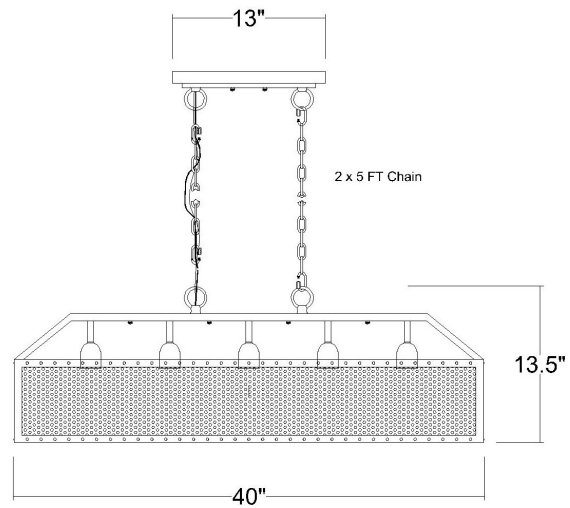

IN11511AI

IRIS 5-LIGHT PENDANT

Description:	Iris 5-Light Pendant
Finish:	Aged Ivory
Dimensions:	40" L x 10" D x 13-1/2" H
Bulbs:	5-60W Med.
Installed Weight:	9.3 lbs.
Certification:	cUL / dry location

Material:	Steel
Shades:	Steel
Glass:	NA
Canopy Dimensions:	13" x 5-1/2"
Chain/Wire:	10' Chain, 12' Wire
Additional Finishes:	NA