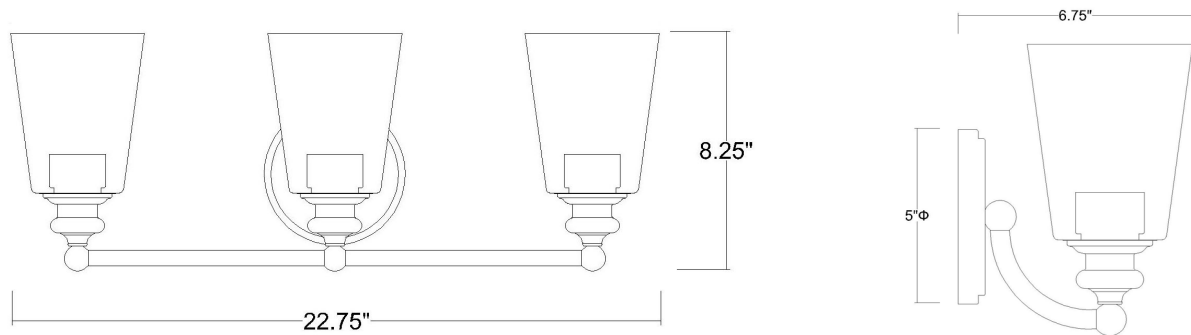

## CEIL 3-LIGHT WALL SCONCE

<b>Description:</b>	Ceil 3-Light Wall Sconce
<b>Finish:</b>	Chrome
<b>Dimensions:</b>	22-3/4" W x 8-1/4" H x 6-3/4" ext. Height on Center: 5"
<b>Bulbs:</b>	3-100W Med.
<b>Installed Weight:</b>	5.25 lbs.
<b>Certification:</b>	cUL / dry location

<b>Material:</b>	Steel and glass
<b>Shades:</b>	Glass
<b>Glass:</b>	Clear
<b>Back Plate Dimensions:</b>	5" Dia.
<b>Chain/Wire:</b>	NA
<b>Additional Finishes:</b>	Oil-rubbed bronze and matte black