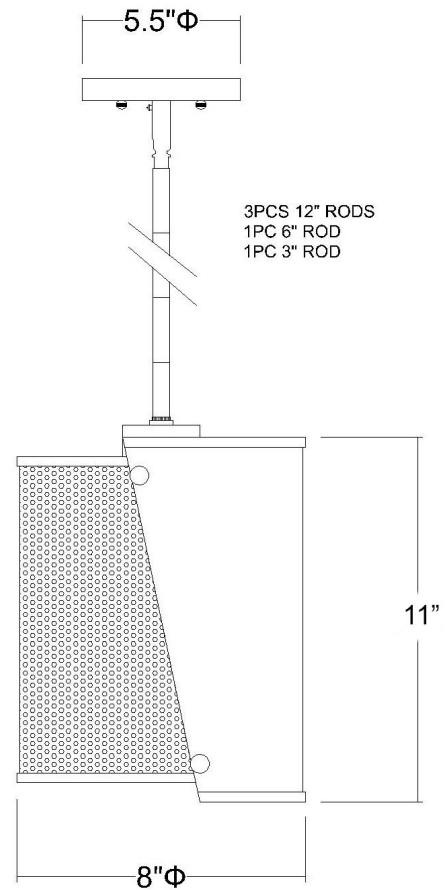

IN21601BZP

RYKER 1-LIGHT PENDANT

Description: Ryker 1-Light Pendant

Finish: Bronze Patina

Dimensions: 8" W x 11" H

Bulbs: 1-100W Med.

Installed Weight: 1.8 lbs.

Certification: cUL / dry location

Material: Steel

Shades: Steel

Glass: NA

Canopy Dimensions: 5-1/2" Dia.

Chain/Wire: 12' Wire

Stems: 3-12", 1-6", 1-3"

Additional Finishes: NA