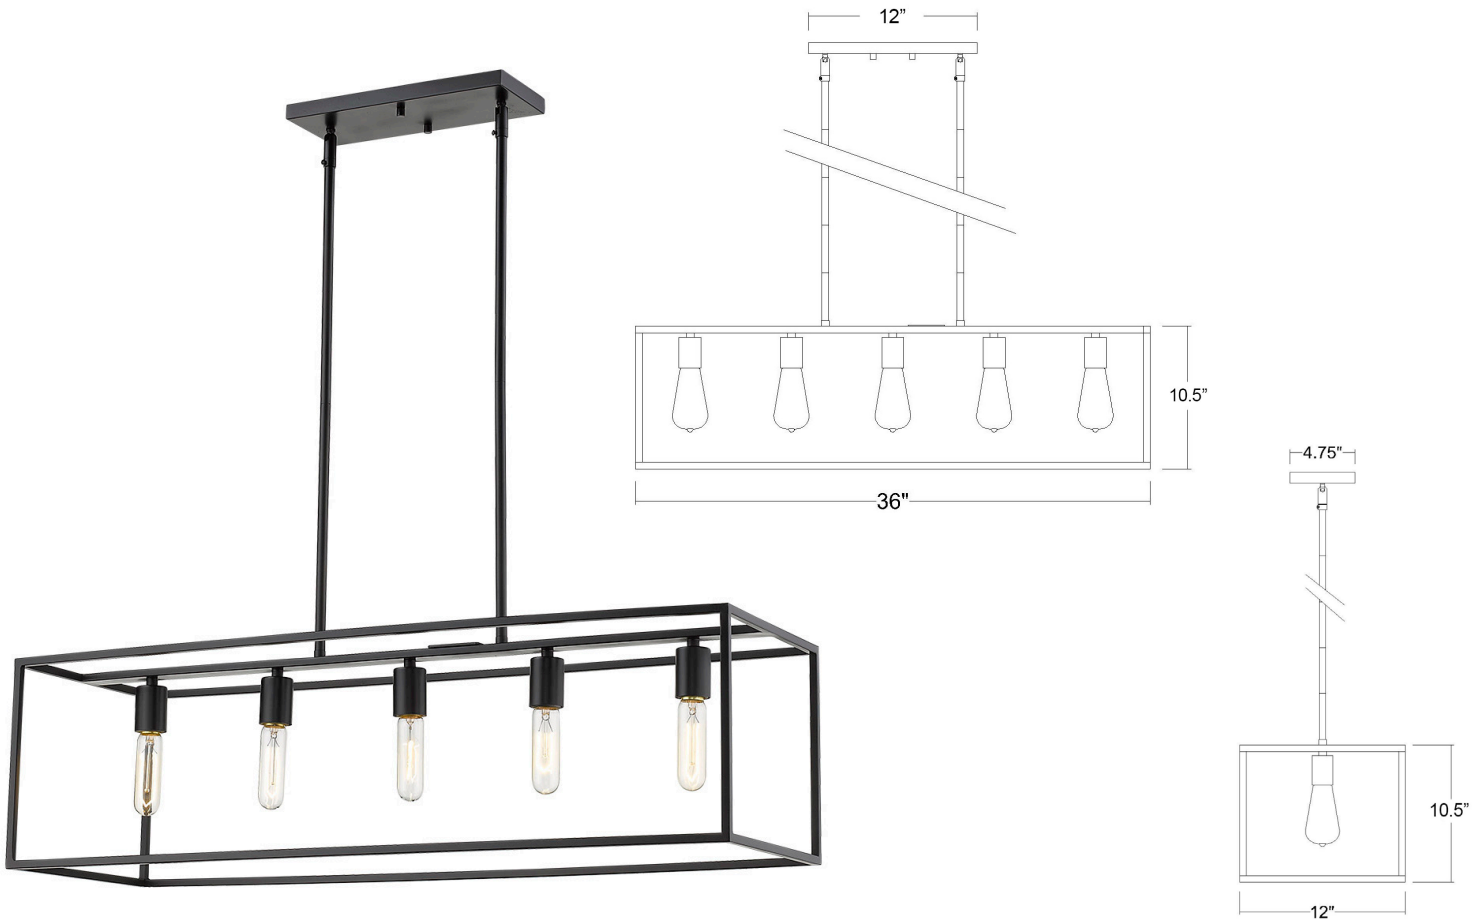

IN21002BK

COBAR 5-LIGHT PENDANT

Description:	Cobar 5-Light Pendant
Finish:	Matte Black
Dimensions:	36" L x 12" W x 10-1/2" H
Bulbs:	5-100W Med.
Installed Weight:	10 lbs.
Certification:	cUL / dry location

Material:	Steel
Shades:	NA
Glass:	NA
Canopy Dimensions:	12" x 4-3/4"
Chain/Wire:	12' Wire
Stems:	6-12", 2-6", 2-3"
Additional Finishes:	ORB, SN