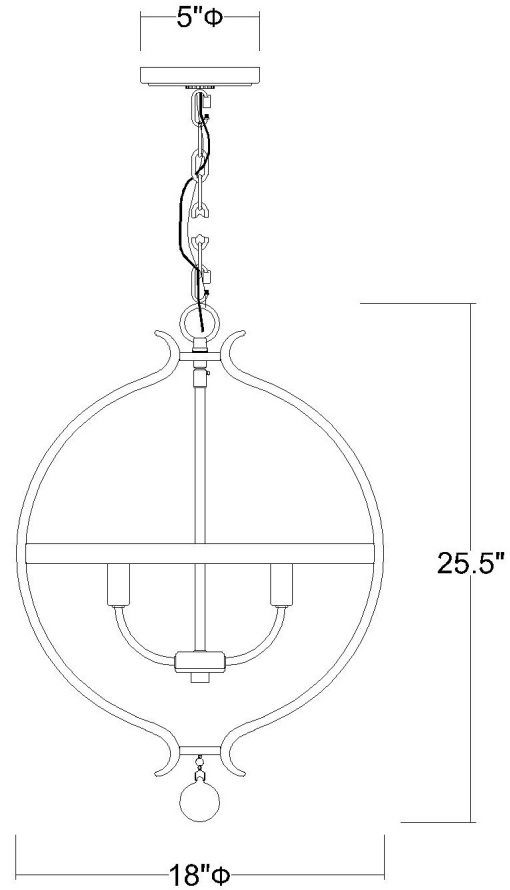

IN11341CW

CALLIE 4-LIGHT CHANDELIER

Description: Callie 4-Light Chandelier

Finish: Country White

Dimensions: 18" Dia. x 25-1/2" H

Bulbs: 4-60W Cand.

Installed Weight: 9.7 lbs.

Certification: cUL / dry location

Material: Steel and crystal

Shades: NA

Glass: NA

Canopy Dimensions: 5" Dia.

Chain/Wire: 5' Chain, 12' Wire

Additional Finishes: NA