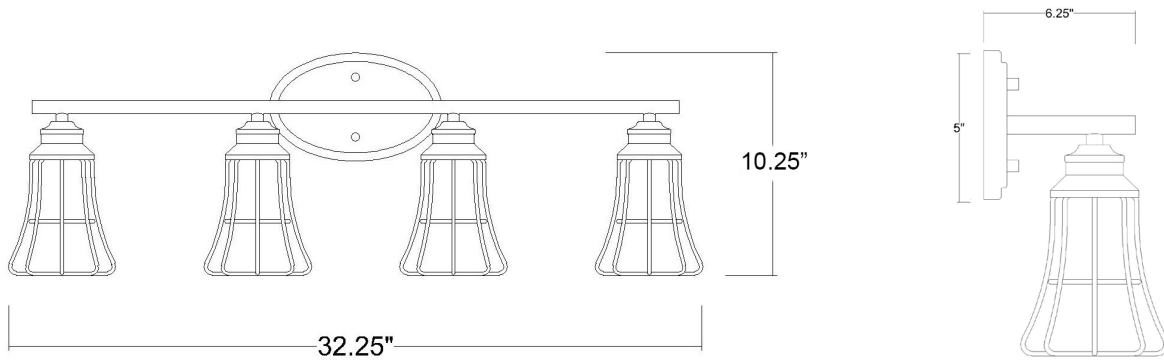

## PIERS 4-LIGHT WALL SCONCE

|                          |   |
|--------------------------|---|
| <b>Description:</b>      | Piers 4-Light Wall Sconce                                       |
| <b>Finish:</b>           | Oil Rubbed Bronze   |
| <b>Dimensions:</b>       | 32-1/4" W x 10-1/4" H x 6-1/4" ext.<br>Height on Center: 2-1/2" |
| <b>Bulbs:</b>            | 4-100W Med.   |
| <b>Installed Weight:</b> | 4.2 lbs.  |
| <b>Certification:</b>    | cUL / dry location  |

|                               |              |
|-------------------------------|--------------|
| <b>Material:</b>              | Steel        |
| <b>Shades:</b>                | NA           |
| <b>Glass:</b>                 | NA           |
| <b>Back Plate Dimensions:</b> | 8" x 5" oval |
| <b>Chain/Wire:</b>            | NA           |
| <b>Additional Finishes:</b>   | Matte black  |