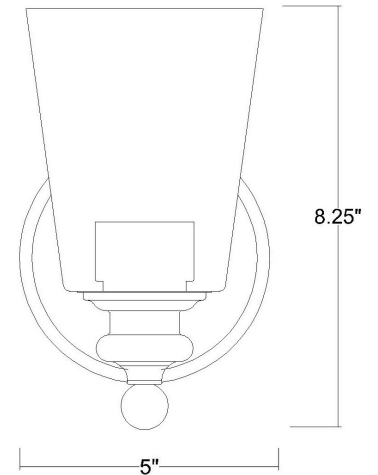

IN41400CH

CEIL 1-LIGHT WALL SCONCE

Description:	Ceil 1-Light Wall Sconce
Finish:	Chrome
Dimensions:	5" W x 8-1/4" H x 6-3/4" ext. Height on Center: 5"
Bulbs:	1-100W Med.
Installed Weight:	2 lbs.
Certification:	cUL / dry location

Material:	Steel and glass
Shades:	Glass
Glass:	Clear
Back Plate Dimensions:	5" Dia.
Chain/Wire:	NA
Additional Finishes:	Oil-rubbed bronze and matte black