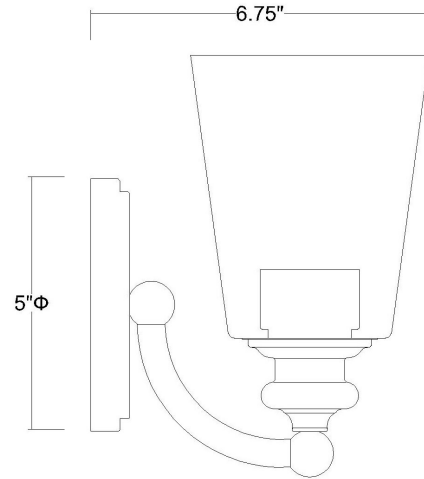

IN41400CH

CEIL 1-LIGHT WALL SCONCE

Description:	Ceil 1-Light Wall Sconce
Finish:	Chrome
Dimensions:	5" W x 8-1/4" H x 6-3/4" ext. Height on Center: 5"
Bulbs:	1-100W Med.
Installed Weight:	2 lbs.
Certification:	cUL / dry location

Material:	Steel and glass
Shades:	Glass
Glass:	Clear
Back Plate Dimensions:	5" Dia.
Chain/Wire:	NA
Additional Finishes:	Oil-rubbed bronze and matte black