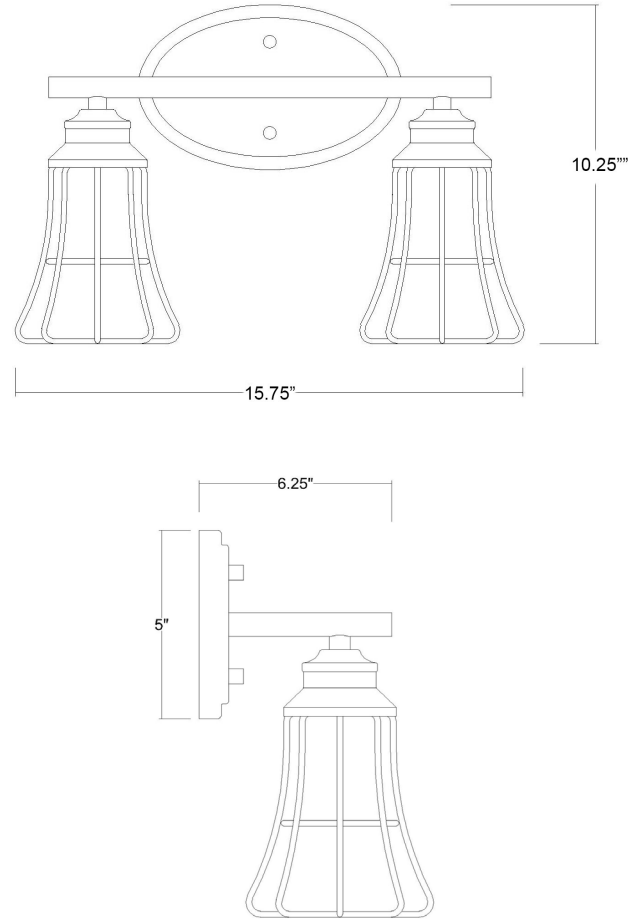

## PIERS 2-LIGHT WALL SCONCE

<b>Description:</b>	Piers 2-Light Wall Sconce
<b>Finish:</b>	Oil Rubbed Bronze
<b>Dimensions:</b>	15-3/4" W x 10-1/4" H x 6-1/4" ext. Height on Center: 2-1/2"
<b>Bulbs:</b>	2-100W Med.
<b>Installed Weight:</b>	2.25 lbs.
<b>Certification:</b>	cUL / dry location

<b>Material:</b>	Steel
<b>Shades:</b>	NA
<b>Glass:</b>	NA
<b>Back Plate Dimensions:</b>	8" x 5" oval
<b>Chain/Wire:</b>	NA
<b>Additional Finishes:</b>	Matte black