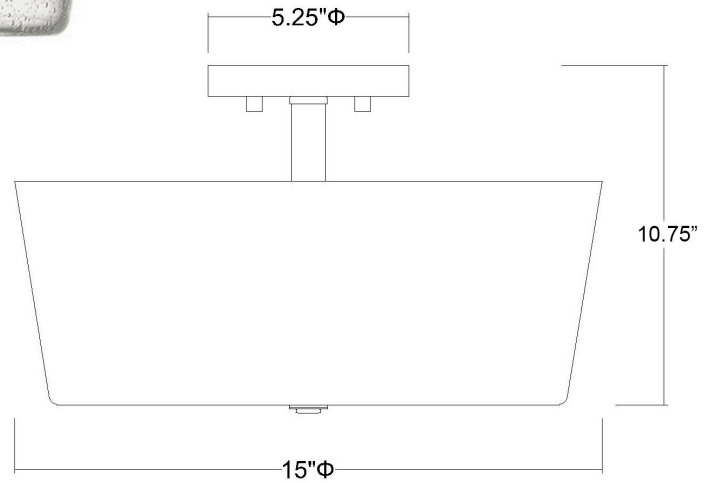

## ROWE 3-LIGHT SEMI-FLUSH

<b>Description:</b>	Rowe 3-Light Semi-Flush
<b>Finish:</b>	Matte Black
<b>Dimensions:</b>	15" Dia. x 10-3/4" H
<b>Bulbs:</b>	3-60W Med.
<b>Installed Weight:</b>	6.75 lbs.
<b>Certification:</b>	cUL / dry location

<b>Material:</b>	Steel and glass
<b>Shades:</b>	Glass
<b>Glass:</b>	Seeded
<b>Canopy Dimensions:</b>	5-1/4" Dia.
<b>Chain/Wire:</b>	NA
<b>Additional Finishes:</b>	ORB, SN