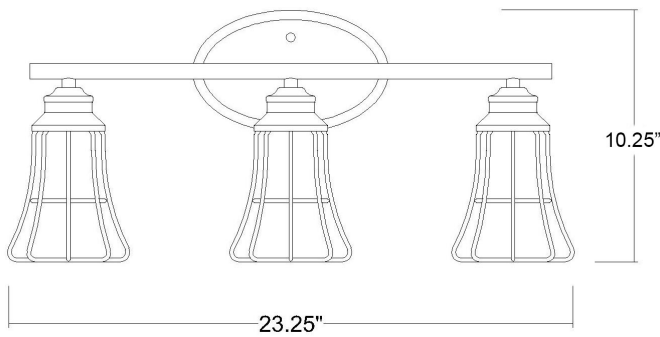

IN41282ORB

PIERS 3-LIGHT WALL SCONCE

Description:	Piers 3-Light Wall Sconce
Finish:	Oil Rubbed Bronze
Dimensions:	23-1/4" W x 10-1/4" H x 6-1/4" ext. Height on Center: 2-1/2"
Bulbs:	3-100W Med.
Installed Weight:	3.2 lbs.
Certification:	cUL / dry location

Material:	Steel
Shades:	NA
Glass:	NA
Back Plate Dimensions:	8" x 5" oval
Chain/Wire:	NA
Additional Finishes:	Matte black