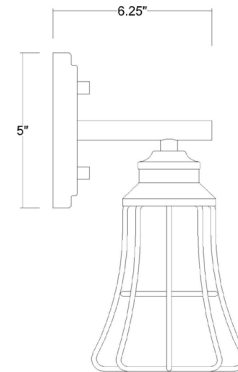

IN41282ORB

PIERS 3-LIGHT WALL SCONCE

Description:	Piers 3-Light Wall Sconce
Finish:	Oil Rubbed Bronze
Dimensions:	23-1/4" W x 10-1/4" H x 6-1/4" ext. Height on Center: 2-1/2"
Bulbs:	3-100W Med.
Installed Weight:	3.2 lbs.
Certification:	cUL / dry location

Material:	Steel
Shades:	NA
Glass:	NA
Back Plate Dimensions:	8" x 5" oval
Chain/Wire:	NA
Additional Finishes:	Matte black