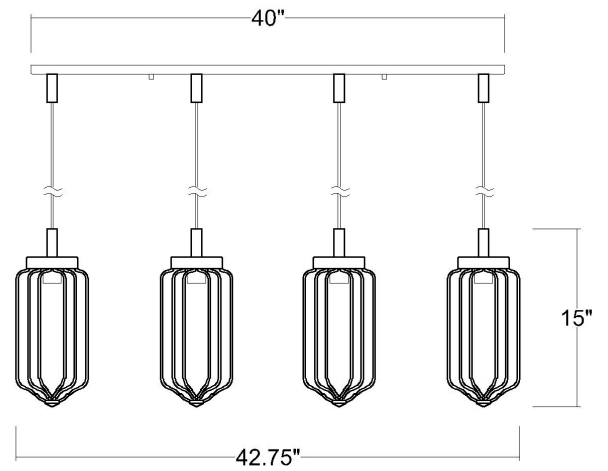

IN31502AB

REECE 4-LIGHT PENDANT

Description:	Reece 4-Light Pendant
Finish:	Aged Brass
Dimensions:	42-3/4" L x 6-1/4" W x 15" H
Bulbs:	4-60W Med.
Installed Weight:	20.3 lbs.
Certification:	cUL / dry location

Material:	Steel
Shades:	NA
Glass:	NA
Canopy Dimensions:	40" x 5"
Chain/Wire:	4 - 12' Wire
Additional Finishes:	NA