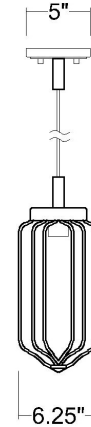

IN31502AB

REECE 4-LIGHT PENDANT

Description:	Reece 4-Light Pendant
Finish:	Aged Brass
Dimensions:	42-3/4" L x 6-1/4" W x 15" H
Bulbs:	4-60W Med.
Installed Weight:	20.3 lbs.
Certification:	cUL / dry location

Material:	Steel
Shades:	NA
Glass:	NA
Canopy Dimensions:	40" x 5"
Chain/Wire:	4 - 12' Wire
Additional Finishes:	NA