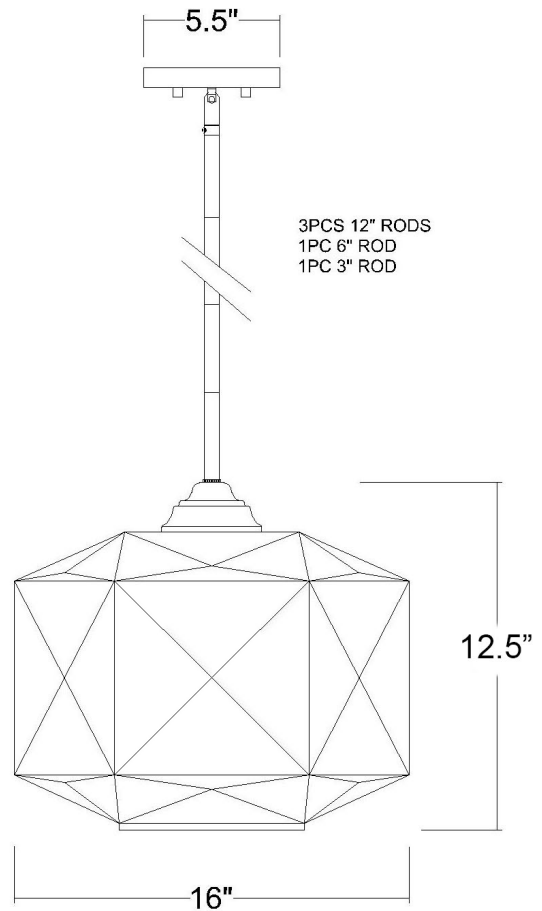

IN21212BR

LOFT 3-LIGHT PENDANT

Description:	Loft 3-Light Pendant
Finish:	Brass
Dimensions:	16" W x 16" D x 12-1/2" H
Bulbs:	3-60W Cand.
Installed Weight:	14.5 lbs.
Certification:	cUL / dry location

Material:	Steel and glass
Shades:	Glass
Glass:	Clear
Canopy Dimensions:	5-1/2" Sq.
Chain/Wire:	12' Wire
Stems:	3-12", 1-6", 1-3"
Additional Finishes:	NA