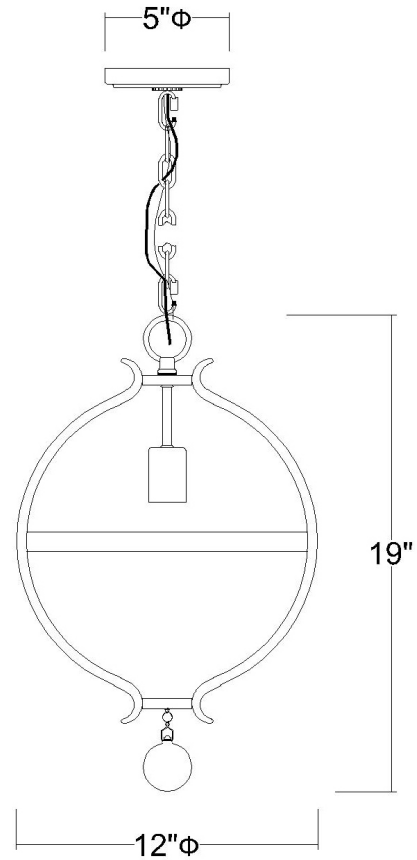

IN11340CW

CALLIE 1-LIGHT CHANDELIER

Description:	Callie 1-Light Chandelier
Finish:	Country White
Dimensions:	12" Dia. x 19" H
Bulbs:	1-100W Med.
Installed Weight:	6.3 lbs.
Certification:	cUL / dry location

Material:	Steel and crystal
Shades:	NA
Glass:	NA
Canopy Dimensions:	5" Dia.
Chain/Wire:	5' Chain, 12' Wire
Additional Finishes:	NA