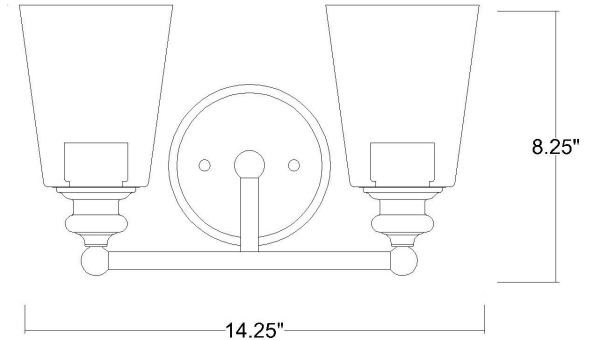

IN41401CH

CEIL 2-LIGHT WALL SCONCE

Description:	Ceil 2-Light Wall Sconce
Finish:	Chrome
Dimensions:	14-1/4" W x 8-1/4" H x 6-3/4" ext. Height on Center: 5"
Bulbs:	2-100W Med.
Installed Weight:	3.75 lbs.
Certification:	cUL / dry location

Material:	Steel and glass
Shades:	Glass
Glass:	Clear
Back Plate Dimensions:	5" Dia.
Chain/Wire:	NA
Additional Finishes:	Oil-rubbed bronze and matte black