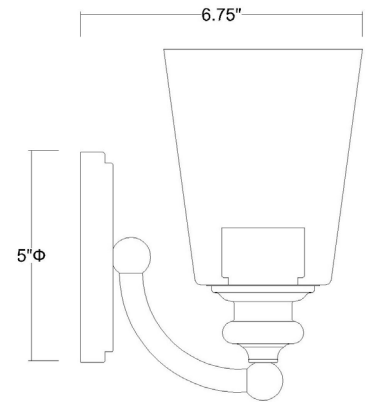

IN41401CH

CEIL 2-LIGHT WALL SCONCE

Description:	Ceil 2-Light Wall Sconce
Finish:	Chrome
Dimensions:	14-1/4" W x 8-1/4" H x 6-3/4" ext. Height on Center: 5"
Bulbs:	2-100W Med.
Installed Weight:	3.75 lbs.
Certification:	cUL / dry location

Material:	Steel and glass
Shades:	Glass
Glass:	Clear
Back Plate Dimensions:	5" Dia.
Chain/Wire:	NA
Additional Finishes:	Oil-rubbed bronze and matte black