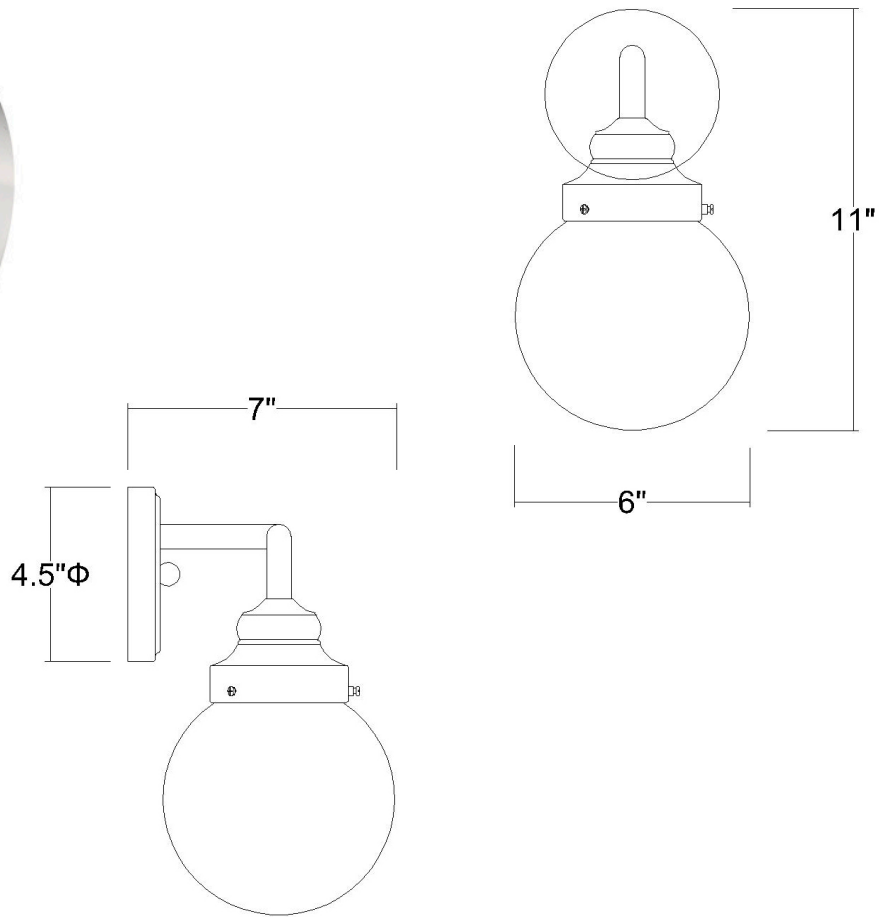

IN41224PN

PORTSMITH 1-LIGHT WALL SCONCE

Description: Portsmouth 1-Light Wall Sconce

Finish: Polished Nickel

Dimensions: 6" W x 11" H x 7" ext.
Height on Center: 2-1/4"

Bulbs: 1-60W Med.

Installed Weight: 1.1 lbs.

Certification: cETL / damp location

Material: Steel and glass

Shades: NA

Glass: Clear

Back Plate Dimensions: 4-1/2" Dia.

Chain/Wire: NA

Additional Finishes: RB