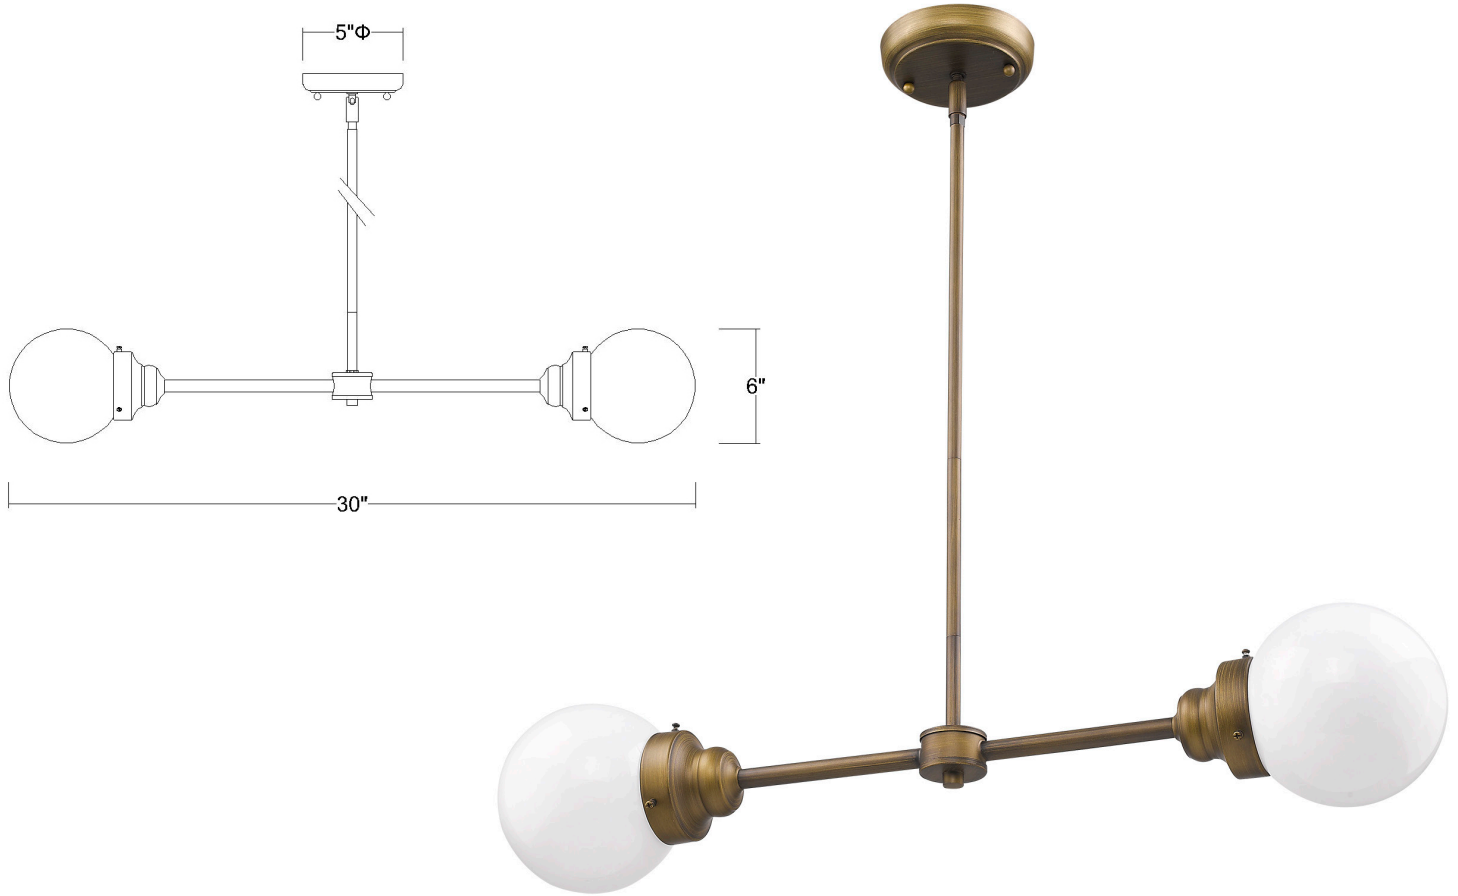

# IN21224RB

## PORTSMITH 2-LIGHT CHANDELIER

<b>Description:</b>	Portsmouth 2-light chandelier
<b>Finish:</b>	Raw brass
<b>Dimensions:</b>	30" L x 6" W x 6" H
<b>Bulbs:</b>	2-60w medium
<b>Installed Weight:</b>	3.3 lbs.
<b>Certification:</b>	Dry location / ETL

<b>Material:</b>	Iron and glass
<b>Shades:</b>	Glass
<b>Glass:</b>	Opal glass globes
<b>Canopy Dimensions:</b>	5" dia.
<b>Stems:</b>	12' wire, 45" stems (3-12", 1-6", 1-3")
<b>Additional Finishes:</b>	PN