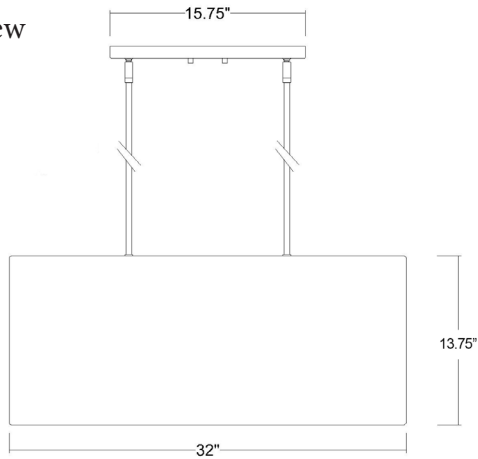

## DARIA 6-LIGHT PENDANT

Front View

Side View

<b>Description:</b>	Daria 6-light pendant
<b>Finish:</b>	Washed gold
<b>Dimensions:</b>	32" L x 15" W x 13-3/4" H
<b>Bulbs:</b>	6-60w candelabra
<b>Installed Weight:</b>	9.5 lbs.
<b>Certification:</b>	Dry location / c UL

<b>Material:</b>	Iron and fabric
<b>Shade:</b>	White hardback fabric
<b>Glass:</b>	NA
<b>Canopy Dimensions:</b>	15-3/4" x 5-1/2"
<b>Stems:</b>	12' wire, 90" stems (6-12", 2-6", 2-3")
<b>Additional Finishes:</b>	NA