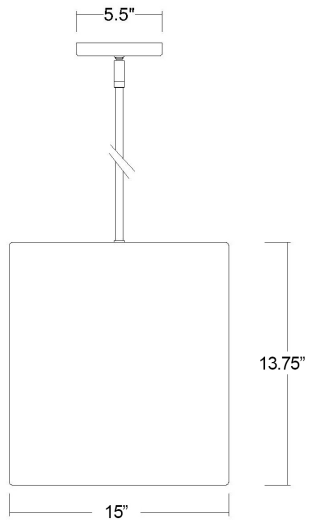

## DARIA 6-LIGHT PENDANT

Front View

Side View

<b>Description:</b>	Daria 6-light pendant
<b>Finish:</b>	Washed gold
<b>Dimensions:</b>	32" L x 15" W x 13-3/4" H
<b>Bulbs:</b>	6-60w candelabra
<b>Installed Weight:</b>	9.5 lbs.
<b>Certification:</b>	Dry location / c UL

<b>Material:</b>	Iron and fabric
<b>Shade:</b>	White hardback fabric
<b>Glass:</b>	NA
<b>Canopy Dimensions:</b>	15-3/4" x 5-1/2"
<b>Stems:</b>	12' wire, 90" stems (6-12", 2-6", 2-3")
<b>Additional Finishes:</b>	NA