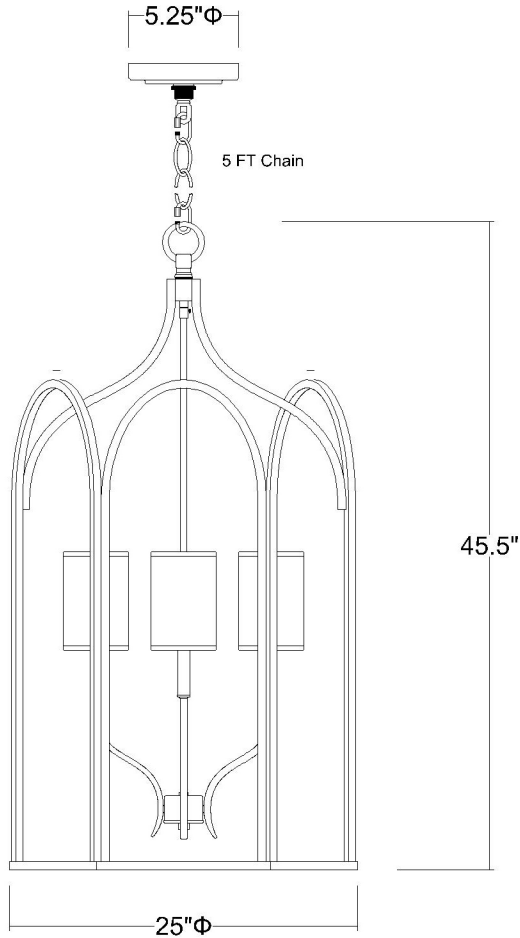

# IN11416WG ELLIE 6-LIGHT CHANDELIER

<b>Description:</b>	Ellie 6-light chandelier
<b>Finish:</b>	Washed gold
<b>Dimensions:</b>	25" D x 45-1/2" H
<b>Bulbs:</b>	6-60w candelabra
<b>Installed Weight:</b>	28.85 lbs.
<b>Certification:</b>	Dry location / c UL

<b>Material:</b>	Iron and fabric
<b>Shades:</b>	White fabric
<b>Glass:</b>	NA
<b>Canopy Dimensions:</b>	5-1/4" dia.
<b>Chain/Wire:</b>	5' chain, 12' wire
<b>Additional Finishes:</b>	NA