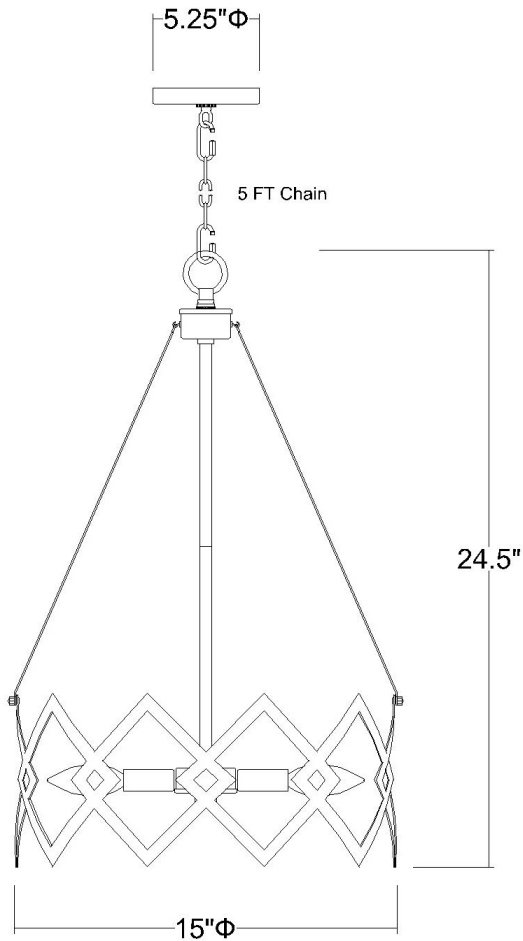

IN11397WG

NORA 4-LIGHT CHANDELIER

Description:	Nora 4-light chandelier
Finish:	Washed gold
Dimensions:	15" D x 24-1/2" H
Bulbs:	4-60w candelabra
Installed Weight:	4.4 lbs.
Certification:	Dry location / c UL

Material:	Iron
Shades:	NA
Glass:	NA
Canopy Dimensions:	5-1/4" dia.
Chain/Wire:	5' chain, 12' wire
Additional Finishes:	NA