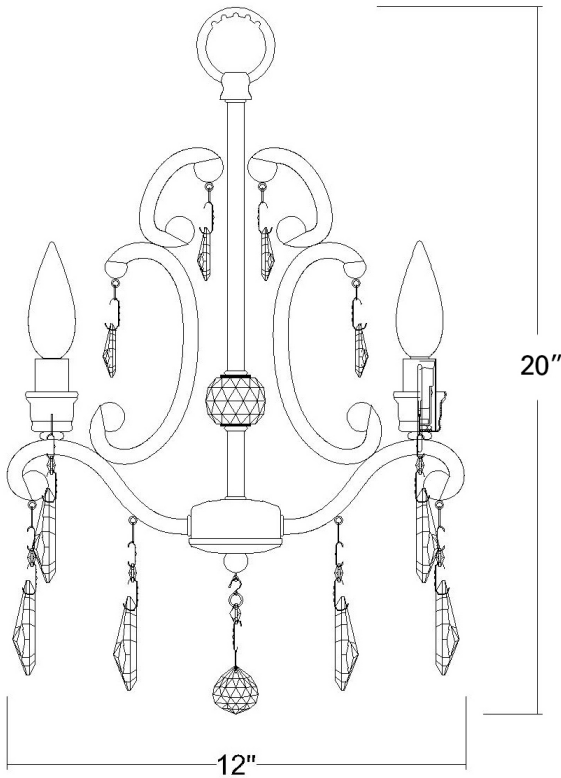

IN11355AG CLAIRE 3-LIGHT CHANDELIER

Description:	Claire 3-light chandelier
Finish:	Antique gold
Dimensions:	12" W x 20" H
Bulbs:	3-60w candelabra
Installed Weight:	5.75 lbs.
Certification:	Dry location / c UL

Material:	Steel and K9 crystal
Shade:	NA
Glass:	NA
Canopy Dimensions:	5-3/4" dia.
Chain/Wire:	5' chain, 12' wire
Additional Finishes:	NA