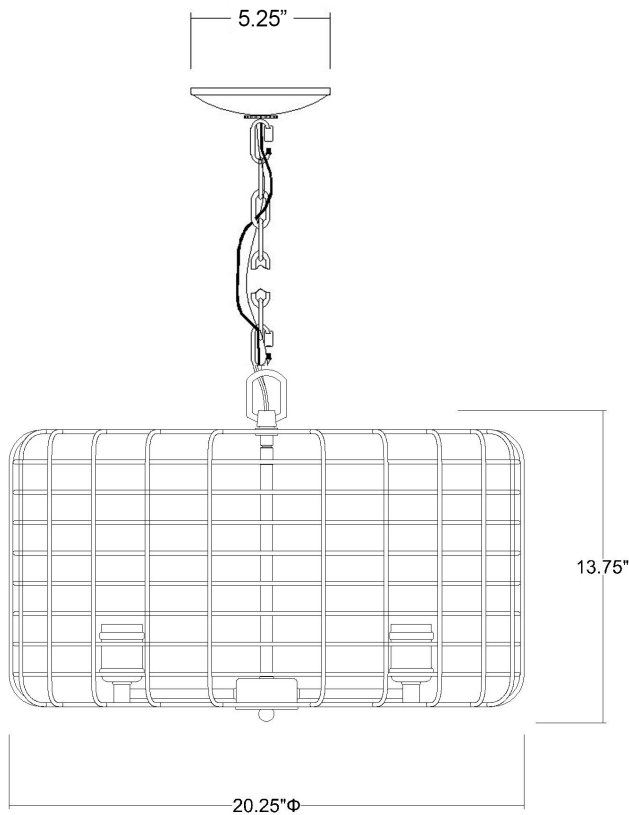

IN11330RB

LYNDEN 4-LIGHT CHANDELIER

Description:	Lynden 4-light chandelier
Finish:	Raw brass
Dimensions:	20-1/4" D x 13-3/4" H
Bulbs:	4-60w medium
Installed Weight:	8.75 lbs.
Certification:	Dry location / c UL

Material:	Steel
Shade:	Wire
Glass:	NA
Canopy Dimensions:	5-1/4" dia.
Chain/Wire:	5' chain, 12' wire
Additional Finishes:	NA