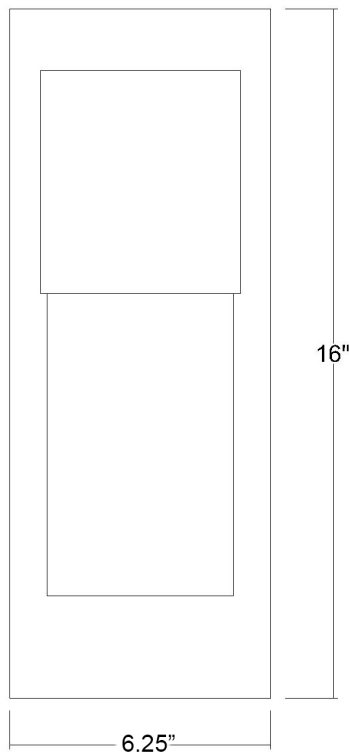

# 1511MN

## COOPER 1-LIGHT WALL SCONCE

Side View

Front View

<b>Description:</b>	Cooper 1-light wall sconce
<b>Finish:</b>	Matte nickel
<b>Dimensions:</b>	6-1/4" W x 16" H x 5-3/4" ext. Height on center: 8"
<b>Bulbs:</b>	1-100w medium
<b>Installed Weight:</b>	3 lbs.
<b>Certification:</b>	Wet location / ETL

<b>Material:</b>	Iron and glass
<b>Shade:</b>	Glass
<b>Glass:</b>	Opal glass
<b>Back Plate Dimensions:</b>	6-1/4" x 16"
<b>Chain/Wire:</b>	NA
<b>Additional Finishes:</b>	Oil-rubbed bronze, matte black, and raw brass