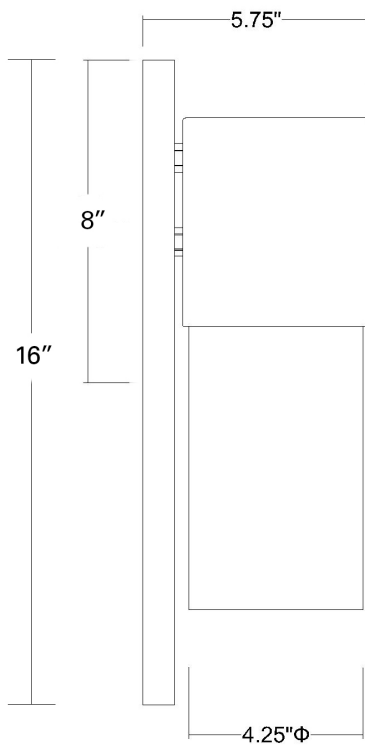

# 1511MN

## COOPER 1-LIGHT WALL SCONCE

Side View

Front View

<b>Description:</b>	Cooper 1-light wall sconce
<b>Finish:</b>	Matte nickel
<b>Dimensions:</b>	6-1/4" W x 16" H x 5-3/4" ext. Height on center: 8"
<b>Bulbs:</b>	1-100w medium
<b>Installed Weight:</b>	3 lbs.
<b>Certification:</b>	Wet location / ETL

<b>Material:</b>	Iron and glass
<b>Shade:</b>	Glass
<b>Glass:</b>	Opal glass
<b>Back Plate Dimensions:</b>	6-1/4" x 16"
<b>Chain/Wire:</b>	NA
<b>Additional Finishes:</b>	Oil-rubbed bronze, matte black, and raw brass