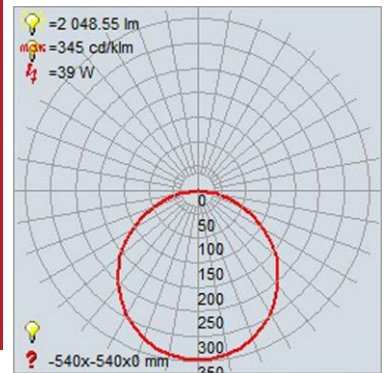

IES FILE

In addition to Access Lighting's purchase and warranty terms and conditions, by signing below or placing an order, you agree that you are authorized to bind the entity placing any order and acknowledge the following: All of sizes and measurements are approximate and all images are for illustrative purposes only. In the event of an inconsistency, the "Product Measurements" section controls. There also may be slight differences in the colors and designs compared to the displayed and printed images.

Signature: _____

Print Name _____ Date: _____

Toll Free 800-828-5483 www.AccessLighting.com

301 Piedmont Grove Park, Suite A, Greenville, SC 29611