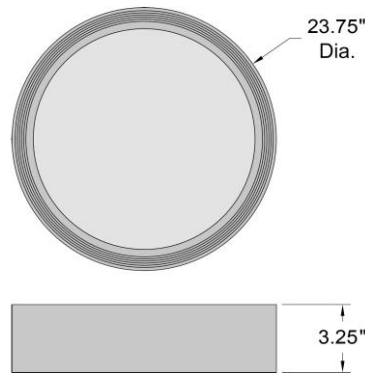

FIXTURE**	BACKPLATE / CANOPY**
Length:	Length
Width:	Width:
Diameter 23.75"	Diameter: 23.75"
Height: 3.25"	Height:
Extension:	
Overall Height:	

TECHNICAL SPECIFICATIONS

SPECIFICATIONS

Frame Material: Steel
Diffuser Material: Acrylic
Lamping Type: SSL (Dedicated LED) Jbox: N/A
Lamping Base: SSL Lamp Wattage: 40 W
Lamp Quantity: 1 Total Wattage: 40 W
Voltage: 120v Lamps Included: Yes

Dimmable: No Nominal Lumens: 4000 Lm
CRI: N/A Delivered Lumens: N/A
CCT: Multi-CCTK
Recommended Dimmers:

ADDITIONAL NOTES

Optional Color Temperature 100 Piece Minimum Order Quantity;
Custom Finish 100 Piece Minimum Order Quantity

Project Name: _____
Location: _____
Type: _____
Quantity: _____
Notes:

LINE DRAWING

IES FILE

In addition to Access Lighting's purchase and warranty terms and conditions, by signing below or placing an order, you agree that you are authorized to bind the entity placing any order and acknowledge the following: All of sizes and measurements are approximate and all images are for illustrative purposes only. In the event of an inconsistency, the "Product Measurements" section controls. There also may be slight differences in the colors and designs compared to the displayed and printed images.