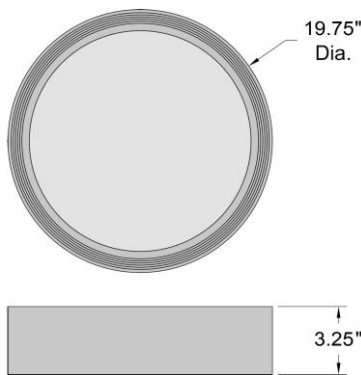

FIXTURE**	BACKPLATE / CANOPY**
Length:	Length
Width:	Width:
Diameter 19.75"	Diameter: 19.75"
Height: 3.25"	Height:
Extension:	
Overall Height:	

TECHNICAL SPECIFICATIONS

SPECIFICATIONS

Frame Material: Steel
Diffuser Material: Acrylic
Lamping Type: E-26 (Replaceable LED Jbox: Standard
Lamping Base: E-26 Lamp Wattage: 9 W
Lamp Quantity: 3 Total Wattage: 27 W
Voltage: 120v Lamps Included: Yes

Dimmable: Yes Nominal Lumens: 2400 Lm
CRI: 90 Delivered Lumens: N/A
CCT: 3000K
Recommended Dimmers:

ADDITIONAL NOTES

Custom Finish 100 Piece Minimum Order Quantity

Project Name: _____
Location: _____
Type: _____
Quantity: _____
Notes:

LINE DRAWING

IES FILE

In addition to Access Lighting's purchase and warranty terms and conditions, by signing below or placing an order, you agree that you are authorized to bind the entity placing any order and acknowledge the following: All of sizes and measurements are approximate and all images are for illustrative purposes only. In the event of an inconsistency, the "Product Measurements" section controls. There also may be slight differences in the colors and designs compared to the displayed and printed images.