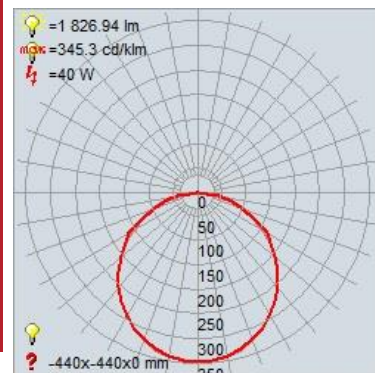

FIXTURE**	BACKPLATE / CANOPY**
Length:	Length
Width:	Width:
Diameter 19.75"	Diameter: 19.75"
Height: 3.25"	Height:
Extension:	
Overall Height:	

TECHNICAL SPECIFICATIONS

SPECIFICATIONS

Frame Material: Steel
Diffuser Material: Acrylic
Lamping Type: SSL (Dedicated LED) Jbox: Standard
Lamping Base: SSL Lamp Wattage: 40 W
Lamp Quantity: 1 Total Wattage: 40 W
Voltage: 120v Lamps Included: Yes

IES FILE

In addition to Access Lighting's purchase and warranty terms and conditions, by signing below or placing an order, you agree that you are authorized to bind the entity placing any order and acknowledge the following: All of sizes and measurements are approximate and all images are for illustrative purposes only. In the event of an inconsistency, the "Product Measurements" section controls. There also may be slight differences in the colors and designs compared to the displayed and printed images.