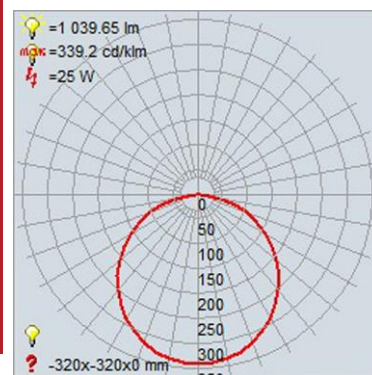

IES FILE

In addition to Access Lighting's purchase and warranty terms and conditions, by signing below or placing an order, you agree that you are authorized to bind the entity placing any order and acknowledge the following: All of sizes and measurements are approximate and all images are for illustrative purposes only. In the event of an inconsistency, the "Product Measurements" section controls. There also may be slight differences in the colors and designs compared to the displayed and printed images.

Signature: _____

Print Name _____ Date: _____

Toll Free 800-828-5483 www.AccessLighting.com

301 Piedmont Grove Park, Suite A, Greenville, SC 29611

** NOTE: All measurements are rounded up to the 1/4 inch. There is no warranty on any replaceable bulbs, even if included with the fixture. Copyright Access Lighting Corp. All information is subject to change without notice. 2/18/2024 49970LEDDCS-MWH_ACR.pdf