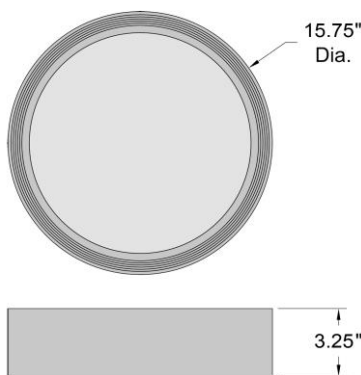

Stock Code: **49970LEDDCS-MWH/ACR**

Collection: Malaga

PRODUCT INFORMATION

Base: 49970 Parent: 49970LEDDCS
Mounting Type: Ceiling UPC: 641594251678
Finish: Matte White
Diffuser: Acrylic Lens

PRODUCT MEASUREMENTS

FIXTURE**	BACKPLATE / CANOPY**
Length:	Length
Width:	Width:
Diameter 15.75"	Diameter: 15.75"
Height: 3.25"	Height:
Extension:	
Overall Height:	

TECHNICAL SPECIFICATIONS

SPECIFICATIONS

Frame Material: Steel
Diffuser Material: Acrylic
Lamping Type: SSL (Dedicated LED) Jbox: N/A
Lamping Base: SSL Lamp Wattage: 24 W
Lamp Quantity: 1 Total Wattage: 24 W
Voltage: 120v Lamps Included: Yes

QUALIFICATIONS

Location Rating Damp
Certification: UL (US/Canada) Listed
ADA Compliant: No Energy Star: No
JA8 Compliant: Yes Emergency Lighting: No
Marine Grade Finish: No
Warranty**: 5 Year

PHOTOMETRICS

Dimmable: Yes Nominal Lumens: 2400 Lm
CRI: 90 Delivered Lumens: 1062 Lm
CCT: Multi-CCTK
Recommended Dimmers:
(TRIAC)LEVITON Decora Sureslide 6674; (TRIAC)LUTRON Skylark CL SCL-153 or SCL-153P; (TRIAC)LUTRON Diva DVCL-153P; (ELV)LEVITON Decora DSE06-10Z; (ELV)LUTRON Maestro MAELV-600

ADDITIONAL NOTES

Custom Finish 100 Piece Minimum Order Quantity; 3 CCT Selectable Switch 3000K, 3500K, 4000K

Project Name: _____
Location: _____
Type: _____
Quantity: _____
Notes: _____

LINE DRAWING

IES FILE