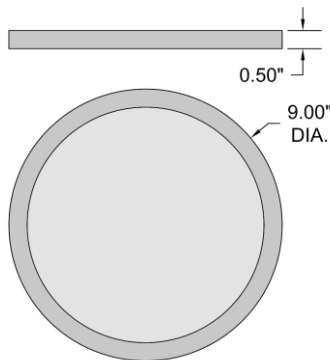

<b>FIXTURE**</b>	<b>BACKPLATE / CANOPY**</b>
Length:	Length
Width:	Width:
Diameter 9"	Diameter:
Height: .5"	Height:
Extension:	
Overall Height:	

**TECHNICAL SPECIFICATIONS**

**SPECIFICATIONS**

Frame Material: Plastic  
Diffuser Material: Acrylic  
Lamping Type: SSL (Dedicated LED) Jbox: Standard  
Lamping Base: SSL Lamp Wattage: 18 W  
Lamp Quantity: 1 Total Wattage: 18 W  
Voltage: 120v Lamps Included: Yes

**PHOTOMETRICS**

Dimmable: Yes Nominal Lumens: 1530 Lm  
CRI: 90 Delivered Lumens: 1332 Lm  
CCT: 3000K  
Recommended Dimmers:  
(TRIAC)LEVITON Surslide 6631; (TRIAC)LUTRON Diva DVCL-153P; (ELV)LUTRON Maestro CL MACL-153M

**ADDITIONAL NOTES**

Project Name: \_\_\_\_\_  
Location: \_\_\_\_\_  
Type: \_\_\_\_\_  
Quantity: \_\_\_\_\_  
Notes: \_\_\_\_\_

**LINE DRAWING**

**IES FILE**

In addition to Access Lighting's purchase and warranty terms and conditions, by signing below or placing an order, you agree that you are authorized to bind the entity placing any order and acknowledge the following: All of sizes and measurements are approximate and all images are for illustrative purposes only. In the event of an inconsistency, the "Product Measurements" section controls. There also may be slight differences in the colors and designs compared to the displayed and printed images.