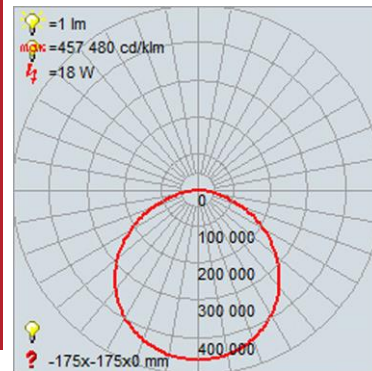

<b>FIXTURE**</b>	<b>BACKPLATE / CANOPY**</b>
Length:	Length
Width:	Width:
Diameter 9"	Diameter:
Height: .5"	Height:
Extension:	
Overall Height:	

**TECHNICAL SPECIFICATIONS**

**SPECIFICATIONS**

Frame Material: Plastic  
Diffuser Material: Acrylic  
Lamping Type: SSL (Dedicated LED) Jbox: Standard  
Lamping Base: SSL Lamp Wattage: 18 W  
Lamp Quantity: 1 Total Wattage: 18 W  
Voltage: 120v Lamps Included: Yes

**ADDITIONAL NOTES**

Project Name: \_\_\_\_\_  
Location: \_\_\_\_\_  
Type: \_\_\_\_\_  
Quantity: \_\_\_\_\_  
Notes: \_\_\_\_\_

**LINE DRAWING**

**IES FILE**

In addition to Access Lighting's purchase and warranty terms and conditions, by signing below or placing an order, you agree that you are authorized to bind the entity placing any order and acknowledge the following: All of sizes and measurements are approximate and all images are for illustrative purposes only. In the event of an inconsistency, the "Product Measurements" section controls. There also may be slight differences in the colors and designs compared to the displayed and printed images.