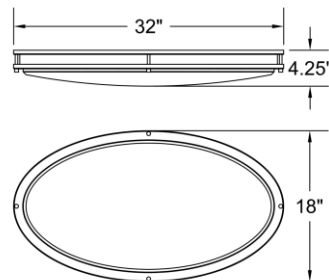

FIXTURE	BACKPLATE / CANOPY
Length: 32"	Length
Width: 18"	Width:
Diameter	Diameter:
Height: 5"	Height:
Extension:	
Overall Height:	

TECHNICAL SPECIFICATIONS

SPECIFICATIONS

Frame Material: N/A
Diffuser Material: N/A
Lamping Type: SSL (Dedicated LED) Jbox: Standard
Lamping Base: SSL Lamp Wattage: 35 W
Lamp Quantity: 1 Total Wattage: 35 W
Voltage: 120v Lamps Included: Yes

IES FILE

In addition to Access Lighting's purchase and warranty terms and conditions, by signing below or placing an order, you agree that you are authorized to bind the entity placing any order and acknowledge the following: All of sizes and measurements are approximate and all images are for illustrative purposes only. In the event of an inconsistency, the "Product Measurements" section controls. There also may be slight differences in the colors and designs compared to the displayed and printed images.